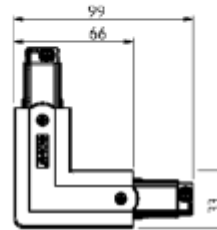

## PRODUCT SHEET

Global Pro L-feed L90° (inside) 3-circuit WH  
Art. no: XTS34-3

*Lighting Solutions*

# Global Pro L-feed L90° (inside) 3-circuit WH

### SPECIFICATIONS

Product:	L-Feed Inside
Dimmable:	No
Color:	White
Length:	100mm
Height:	33mm
Width:	100mm
Weight:	0,1kg