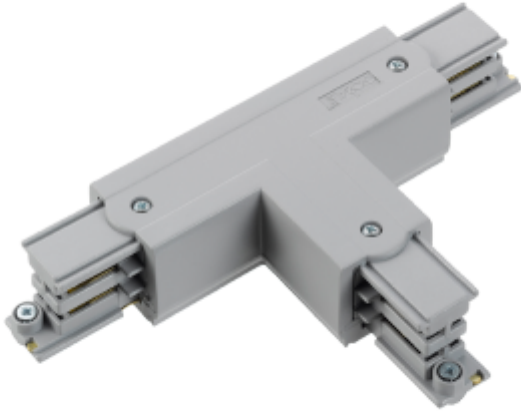

FDV SPEC SHEET

Global Pro T-feed Right (outside) 3-circuit GR
Art. no: XTS36-1

Lighting Solutions

Global Pro T-feed Right (outside) 3-circuit GR

Art. no: XTS36-1