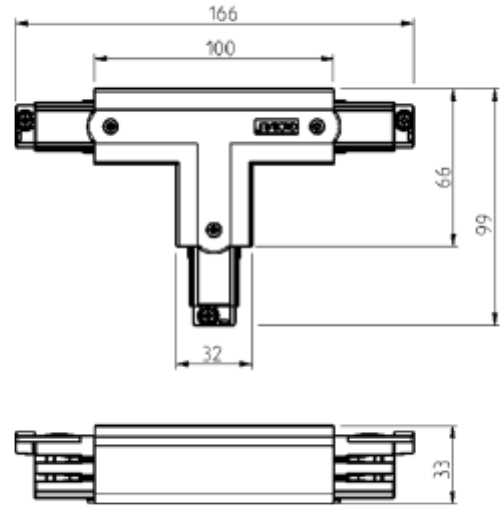

FDV SPEC SHEET

Global Pro T-feed Right (outside) 3-circuit BK
Art. no: XTS36-2

Lighting Solutions

Global Pro T-feed Right (outside) 3-circuit BK

Art. no: XTS36-2