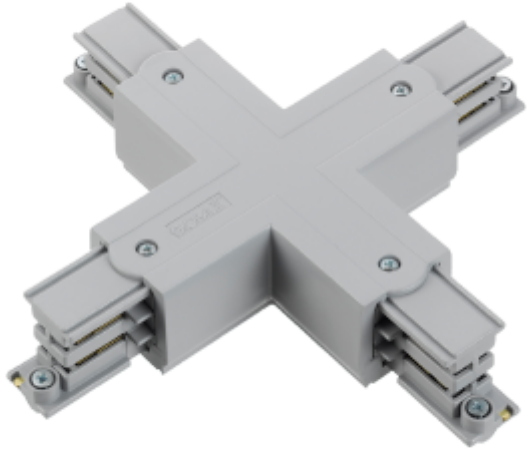

PRODUCT SHEET

Global Pro X-feed 3-circuit GR

Art. no: XTS38-1

Lighting Solutions

Global Pro X-feed 3-circuit GR

SPECIFICATIONS

Product:	X-Feed
Dimmable:	No
Color:	Grey