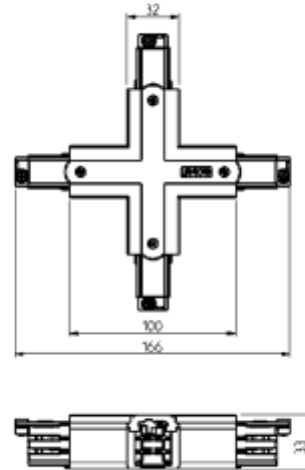

PRODUCT SHEET

Global Pro X-feed 3-circuit WH

Art. no: XTS38-3

Lighting Solutions

Global Pro X-feed 3-circuit WH

SPECIFICATIONS

Product:	X-Feed
Dimmable:	No
Color:	White
Length:	166mm
Height:	33mm
Width:	166mm