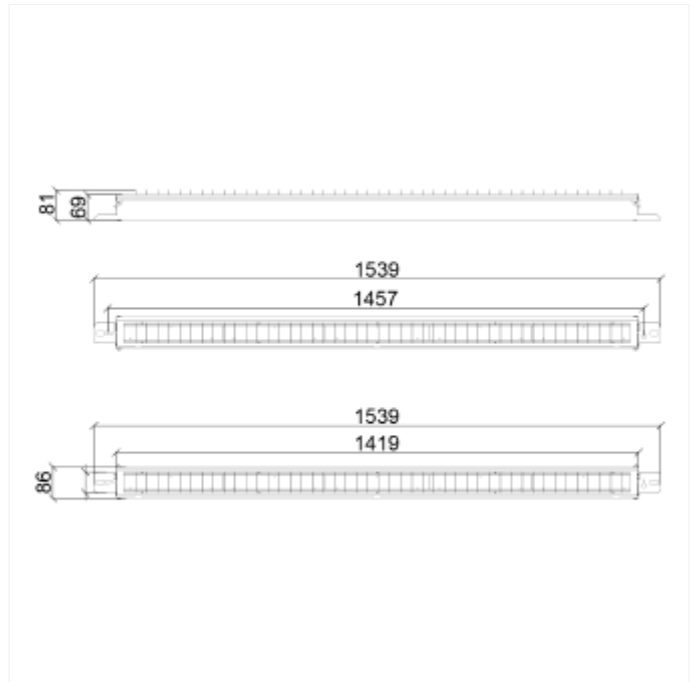

PRODUCT FAMILY SHEET

Z Line Louvre

Z Line Louvre

VERSIONS

Art.No	Effect [W]	Cold Lumen [lm]	Lumen Output [lm]	CCT [K]	Beam Angle [°]	Lens Difuser	CRI [>]	Color	Light Control	Connection
101240-02-3	49	8500		2700	110°	Crossblade	80	White	None	18i3 Quick connectio
101240-E-02-3	46	8500	6470	2700	110°	Crossblade	80	White	None	18i5 Quick connectio