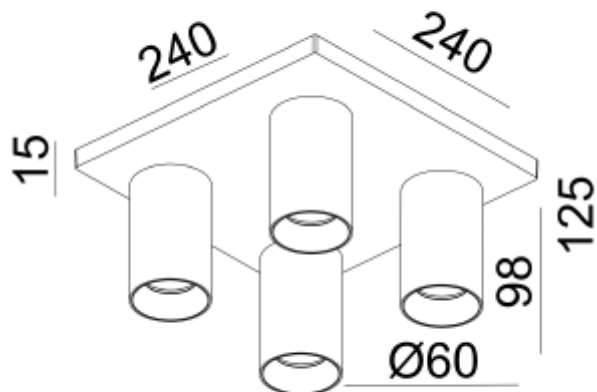

PRODUCT SHEET

Tania Mini S4 4xGU10 max 7,5W led BK

Art. no: 101084-2

Lighting Solutions

Tania Mini S4 4xGU10 max 7,5W led BK

Tania Mini S4 is a small quadruple spotlight modern and contemporary design for surface mounting. GU10 light source not included. Gold front ring can be purchased separately.

SPECIFICATIONS

Lightsource Type:	Lightsource not included
Max. Power [W]:	4x7,5
Socket / Cap-Base:	GU10
Dimming:	Light bulb dependent
System Voltage [V]:	230V 50Hz
Connection:	Terminal
Mounting:	Surface, Ceiling
Color:	Black
Length [mm]:	240mm
Height [mm]:	125mm
Width [mm]:	240mm