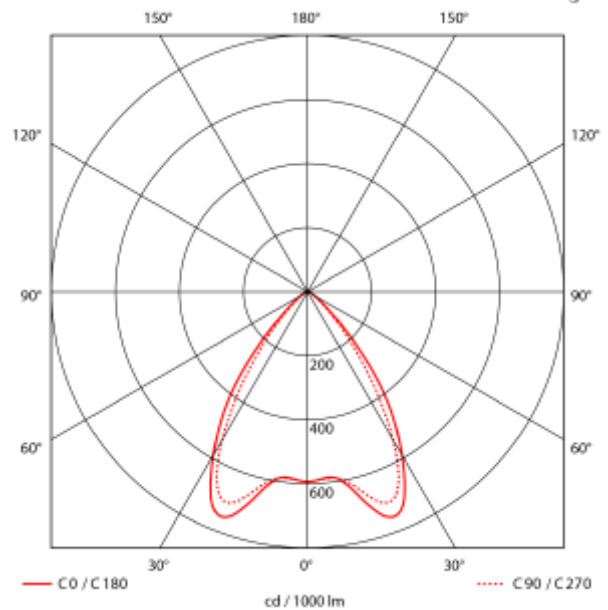

Lightsource Type:	LED (built in)
System Power [W]:	75W
CCT (Color Temperature):	3000K
CRI / Ra:	80
Lumen Output:	12411lm
Lumen LED (tc=25):	13000lm
Beam Angle:	Medium
Dimming:	None
System Voltage [V]:	230V 50Hz
Connection:	QuickConnect
Mounting:	Surface, Ceiling
Lifetime [h]:	L80B50: 100 000h
Lumen/W:	165lm/W
UGR (<=):	19
MacAdam (SDCM):	3
Through-wiring (mm2):	5x2,5
Color:	Aluminium
Length [mm]:	1539mm
Height [mm]:	70mm
Width [mm]:	90mm
Weight [kg]:	3,4kg

Bladeline Z is a highly efficient LED luminaire with up to 179lm/w. Due to fact that it may be installed surface mounted on the ceiling or on electrical tracks makes it highly flexible. Can be opened without using tools and it has the electric connectors on quick fit clamps. The Bladeline Z is made from galvanized steel with medium or wide beam (75° and 90°) optic in 42W or 75W versions.