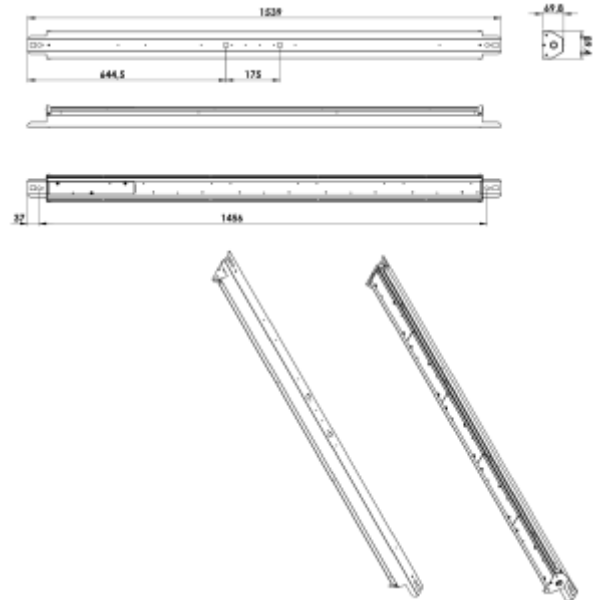

PRODUCT SHEET

Bladeline Z

Art. no: 101133-00-1

NORLUX®

Lighting Solutions

Bladeline Z

A++

SPECIFICATIONS

Lightsource Type:	LED (built in)
System Power [W]:	75W
CCT (Color Temperature):	3000K
CRI / Ra:	80
Lumen Output:	12411lm
Lumen LED (tc=25):	13000lm
Beam Angle:	Medium
Dimming:	None
System Voltage [V]:	230V 50Hz
Connection:	QuickConnect
Mounting:	Surface, Ceiling
Lifetime [h]:	L80B50: 100 000h
Lumen/W:	165lm/W
UGR (<=):	19
MacAdam (SDCM):	3
Through-wiring (mm2):	5x2,5
Color:	Aluminium
Length [mm]:	1539mm
Height [mm]:	70mm
Width [mm]:	90mm
Weight [kg]:	3,4kg

Bladeline Z is a highly efficient LED luminaire with up to 179lm/w. Due to fact that it may be installed surface mounted on the ceiling or on electrical tracks makes it highly flexible. Can be opened without using tools and it has the electric connectors on quick fit clamps. The Bladeline Z is made from galvanized steel with medium or wide beam (75° and 90°) optic in 42W or 75W versions.