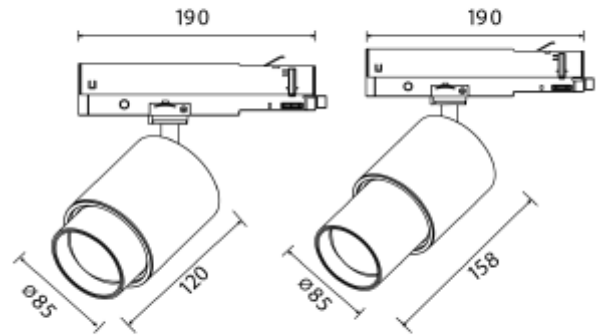

PRODUCT SHEET

Zoom Spotlight

Art. no: 101141-660-2-ddd

Lighting Solutions

Zoom Spotlight

The unique zoom patent makes it possible to vary the beam angle between 6 and 60 degrees making this model highly versatile. The Zoom is available in both black and white versions and is made from robust die-cast aluminum.

SPECIFICATIONS

Lightsource Type:	LED (built in)
System Power [W]:	20W
CCT (Color Temperature):	2700K
CRI / Ra:	90
Lumen LED (tc=25):	1750lm
Beam Angle:	6-60
Lens (Diffuser):	Clear
Dimming:	DALI2
Flickerfree:	Yes
System Voltage [V]:	230V 50Hz
Connection:	Track 3-Circuit+dim
Mounting:	Track
Lifetime [h]:	L80B10: 100 000h
MacAdam (SDCM):	3
Color:	Black
Length [mm]:	158mm
Diameter [mm]:	85mm
Weight [kg]:	1kg