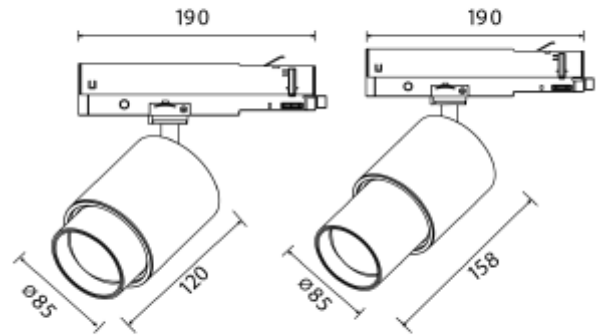

PRODUCT SHEET

Zoom Spotlight

Art. no: 101142-660-2-ddd

Lighting Solutions

Zoom Spotlight

The unique zoom patent makes it possible to vary the beam angle between 6 and 60 degrees making this model highly versatile. The Zoom is available in both black and white versions and is made from robust die-cast aluminum.

SPECIFICATIONS

Lightsource Type:	LED (built in)
System Power [W]:	20W
CCT (Color Temperature):	3000K
CRI / Ra:	90
Lumen LED (tc=25):	1850lm
Beam Angle:	6-60
Lens (Diffuser):	Clear
Dimming:	DALI2
Flickerfree:	Yes
System Voltage [V]:	230V 50Hz
Connection:	Track 3-Circuit+dim
Mounting:	Track
Lifetime [h]:	L80B10: 100 000h
MacAdam (SDCM):	3
Color:	Black
Length [mm]:	158mm
Diameter [mm]:	85mm
Weight [kg]:	1kg