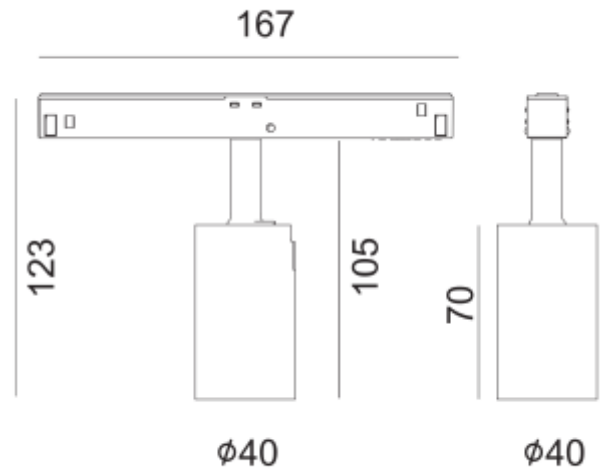

PRODUCT SHEET

48V Spotlight

Art. no: 101476-35-3-ddd

Lighting Solutions

48V Spotlight

SPECIFICATIONS	
System Power [W]:	6,6W
CCT (Color Temperature):	3000K
CRI / Ra:	9
Lumen Output:	670lm
Lumen LED (tc=25):	670lm
Beam Angle:	35°
Dimming:	DALI
System Voltage [V]:	48VDC
Connection:	Track EVO 48V
Mounting:	Track
Lumen/W:	101lm/W
MacAdam (SDCM):	3
Color:	White
Length [mm]:	105mm
Width [mm]:	40mm
Diameter [mm]:	40mm

Flare 40 is a spotlight that fits our Evo 48V Track system. With 6,6W, high lumen output, this is a spotlight perfect for housing, stores, restaurants, hotels and office environments. The spotlights can be adjusted in all angles to fit every need. Can be tilted 90 degrees and 350 degrees rotatable around its own axis.