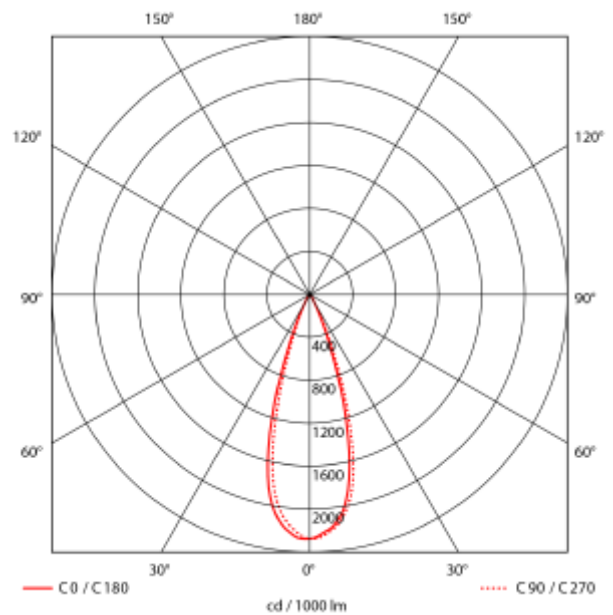

PRODUCT SHEET

48V Spotlight

Art. no: 101476-35-3-ddd

Lighting Solutions

48V Spotlight

SPECIFICATIONS	
System Power [W]:	6,6W
CCT (Color Temperature):	3000K
CRI / Ra:	9
Lumen Output:	670lm
Lumen LED (tc=25):	670lm
Beam Angle:	35°
Dimming:	DALI
System Voltage [V]:	48VDC
Connection:	Track EVO 48V
Mounting:	Track
Lumen/W:	101lm/W
MacAdam (SDCM):	3
Color:	White
Length [mm]:	105mm
Width [mm]:	40mm
Diameter [mm]:	40mm

Flare 40 is a spotlight that fits our Evo 48V Track system. With 6,6W, high lumen output, this is a spotlight perfect for housing, stores, restaurants, hotels and office environments. The spotlights can be adjusted in all angles to fit every need. Can be tilted 90 degrees and 350 degrees rotatable around its own axis.