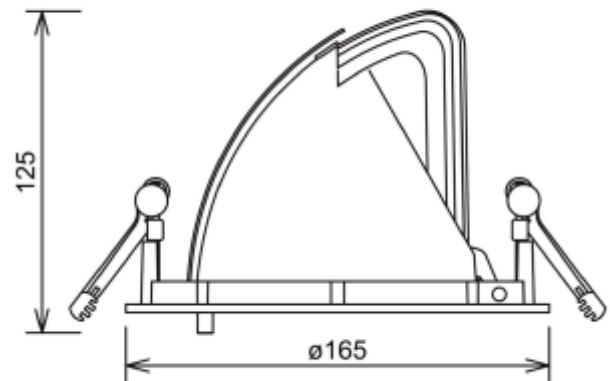

PRODUCT SHEET

Zeta Mini

Art. no: 1017-7-15-2

Lighting Solutions

Zeta Mini

 155mm

SPECIFICATIONS

Lightsource Type:	LED (built in)
System Power [W]:	27W
CCT (Color Temperature):	2700K
CRI / Ra:	80
Lumen Output:	3031lm
Lumen LED (tc=25):	4050lm
Beam Angle:	15°
Lens (Diffuser):	Clear
Dimming:	None
System Voltage [V]:	230V 50Hz
Connection:	18i3 Quick connection
Mounting:	Recessed, Ceiling
Cut-out [mm]:	Ø155mm
Lifetime [h]:	L80B10: 100 000h
Lumen/W:	112lm/W
MacAdam (SDCM):	3
Color:	Black
Length [mm]:	165mm
Height [mm]:	125mm
Width [mm]:	165mm
Weight [kg]:	0,95kg
To be recessed in insulation:	No

Zeta Mini is a small flexible LED downlight replacing the well-known Zebra mini, offering the same great quality and adjustment possibilities. The Zeta mini is supplied with 18i3 cable connector and can be delivered with a variety of connection options. The down light is available in three different colors.