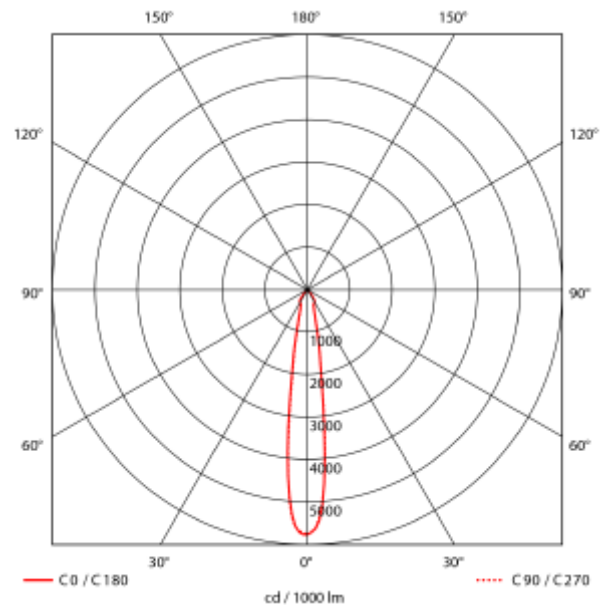

PRODUCT SHEET

Zeta Mini

Art. no: 1017-7-15-2

Lighting Solutions

Zeta Mini

 155mm

SPECIFICATIONS

Lightsource Type:	LED (built in)
System Power [W]:	27W
CCT (Color Temperature):	2700K
CRI / Ra:	80
Lumen Output:	3031lm
Lumen LED (tc=25):	4050lm
Beam Angle:	15°
Lens (Diffuser):	Clear
Dimming:	None
System Voltage [V]:	230V 50Hz
Connection:	18i3 Quick connection
Mounting:	Recessed, Ceiling
Cut-out [mm]:	Ø155mm
Lifetime [h]:	L80B10: 100 000h
Lumen/W:	112lm/W
MacAdam (SDCM):	3
Color:	Black
Length [mm]:	165mm
Height [mm]:	125mm
Width [mm]:	165mm
Weight [kg]:	0,95kg
To be recessed in insulation:	No

Zeta Mini is a small flexible LED downlight replacing the well-known Zebra mini, offering the same great quality and adjustment possibilities. The Zeta mini is supplied with 18i3 cable connector and can be delivered with a variety of connection options. The down light is available in three different colors.