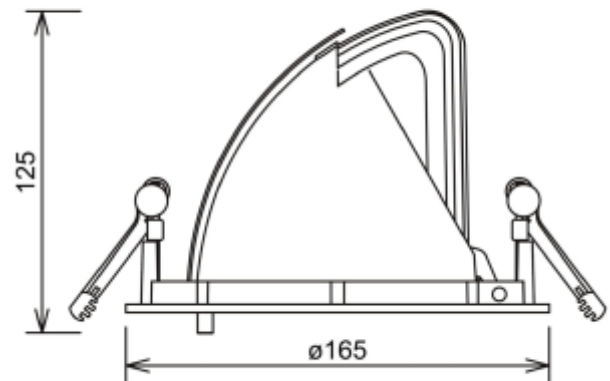

# Zeta Mini

 155mm

### SPECIFICATIONS

Lightsource Type:	LED (built in)
System Power [W]:	27W
CCT (Color Temperature):	2700K
CRI / Ra:	80
Lumen Output:	3031lm
Lumen LED (tc=25):	4050lm
Beam Angle:	15°
Lens (Diffuser):	Clear
Dimming:	None
System Voltage [V]:	230V 50Hz
Connection:	18i3 Quick connection
Mounting:	Recessed, Ceiling
Cut-out [mm]:	Ø155mm
Lifetime [h]:	L80B10: 100 000h
Lumen/W:	112lm/W
MacAdam (SDCM):	3
Color:	White
Length [mm]:	165mm
Height [mm]:	125mm
Width [mm]:	165mm
Weight [kg]:	0,95kg
To be recessed in insulation:	No