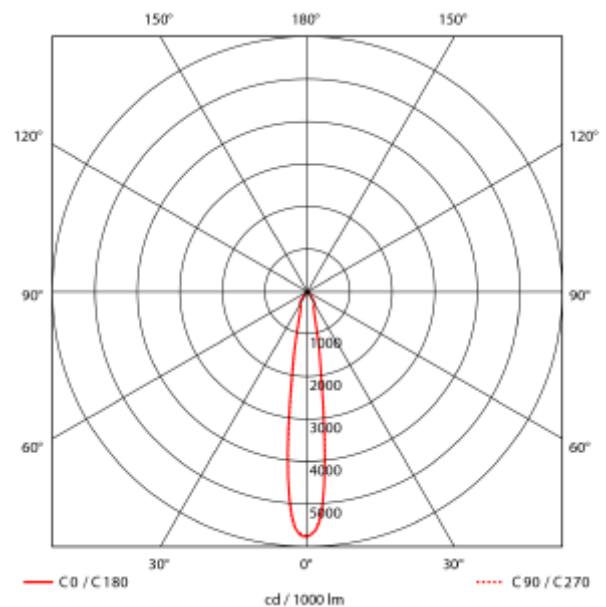

### SPECIFICATIONS

Lightsource Type:	LED (built in)
System Power [W]:	27W
CCT (Color Temperature):	2700K
CRI / Ra:	80
Lumen Output:	3031lm
Lumen LED (tc=25):	4050lm
Beam Angle:	15°
Lens (Diffuser):	Clear
Dimming:	None
System Voltage [V]:	230V 50Hz
Connection:	18i3 Quick connection
Mounting:	Recessed, Ceiling
Cut-out [mm]:	Ø155mm
Lifetime [h]:	L80B10: 100 000h
Lumen/W:	112lm/W
MacAdam (SDCM):	3
Color:	White
Length [mm]:	165mm
Height [mm]:	125mm
Width [mm]:	165mm
Weight [kg]:	0,95kg
To be recessed in insulation:	No