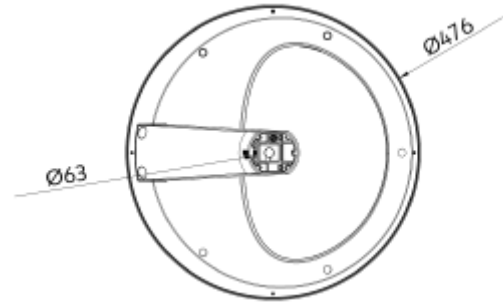

PRODUCT SHEET

Theros Lite
Art. no: 101745-01-1

Lighting Solutions

Theros Lite

Modern and highly efficient post top luminaire for park and pathway. Theros Lite are IP66 and IK08 and available in 3000K or 4000K. Delivered with 5m cable, for Ø60mm mast.

SPECIFICATIONS

System Power [W]:	31W
CCT (Color Temperature):	4000K
CRI / Ra:	80
Lumen Output:	3655lm
Lumen LED (tc=25):	4030lm
Dimming:	None
System Voltage [V]:	230V 50Hz
Connection:	Cable 5m
Mounting:	Mast
Lifetime [h]:	L80B50: 100 000h
Color:	Grey
Height [mm]:	410mm
Diameter [mm]:	476mm
Weight [kg]:	7,1kg