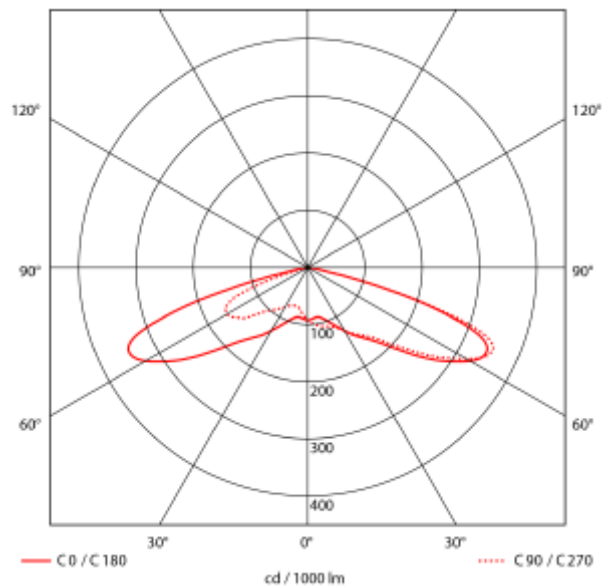

PRODUCT SHEET

Theros Lite
Art. no: 101745-01-1

Lighting Solutions

Theros Lite

Modern and highly efficient post top luminaire for park and pathway. Theros Lite are IP66 and IK08 and available in 3000K or 4000K. Delivered with 5m cable, for Ø60mm mast.

SPECIFICATIONS

System Power [W]:	31W
CCT (Color Temperature):	4000K
CRI / Ra:	80
Lumen Output:	3655lm
Lumen LED (tc=25):	4030lm
Dimming:	None
System Voltage [V]:	230V 50Hz
Connection:	Cable 5m
Mounting:	Mast
Lifetime [h]:	L80B50: 100 000h
Color:	Grey
Height [mm]:	410mm
Diameter [mm]:	476mm
Weight [kg]:	7,1kg