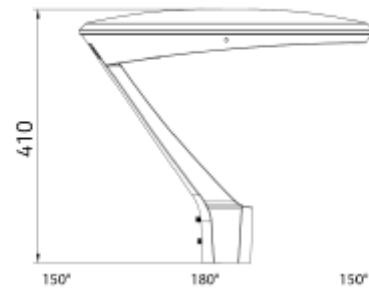

PRODUCT SHEET

Theros Lite
Art. no: 101745-01-1

Lighting Solutions

Theros Lite

Modern and highly efficient post top luminaire for park and pathway. Theros Lite are IP66 and IK08 and available in 3000K or 4000K. Delivered with 5m cable, for Ø60mm mast.

SPECIFICATIONS

System Power [W]:	31W
CCT (Color Temperature):	4000K
CRI / Ra:	80
Lumen Output:	3655lm
Lumen LED (tc=25):	4030lm
Dimming:	None
System Voltage [V]:	230V 50Hz
Connection:	Cable 5m
Mounting:	Mast
Lifetime [h]:	L80B50: 100 000h
Color:	Grey
Height [mm]:	410mm
Diameter [mm]:	476mm
Weight [kg]:	7,1kg