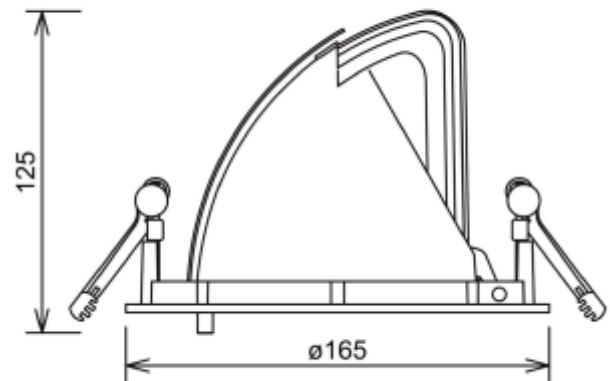

# Zeta Mini

 155mm

### SPECIFICATIONS

Lightsource Type:	LED (built in)
System Power [W]:	27W
CCT (Color Temperature):	3000K
CRI / Ra:	80
Lumen Output:	3133lm
Lumen LED (tc=25):	4200lm
Beam Angle:	15°
Lens (Diffuser):	Clear
Dimming:	None
System Voltage [V]:	230V 50Hz
Connection:	18i3 Quick connection
Mounting:	Recessed, Ceiling
Cut-out [mm]:	Ø155mm
Lifetime [h]:	L80B10: 100 000h
Lumen/W:	116lm/W
MacAdam (SDCM):	3
Color:	White
Length [mm]:	165mm
Height [mm]:	125mm
Width [mm]:	165mm
Weight [kg]:	0,95kg
To be recessed in insulation:	No