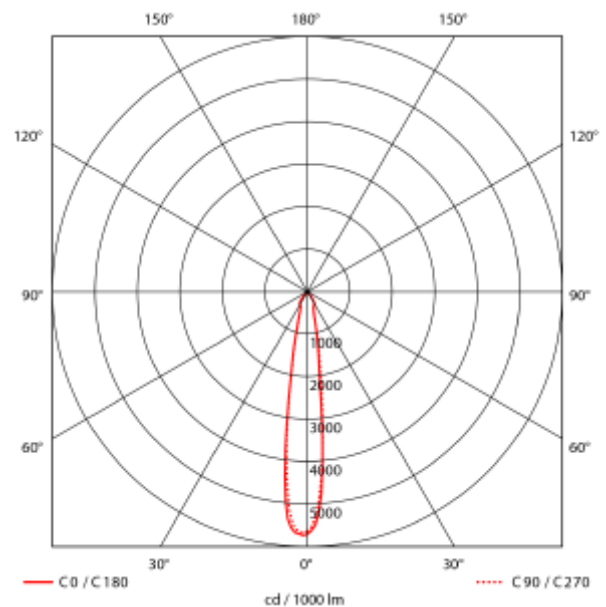

### SPECIFICATIONS

Lightsource Type:	LED (built in)
System Power [W]:	27W
CCT (Color Temperature):	3000K
CRI / Ra:	80
Lumen Output:	3133lm
Lumen LED (tc=25):	4200lm
Beam Angle:	15°
Lens (Diffuser):	Clear
Dimming:	None
System Voltage [V]:	230V 50Hz
Connection:	18i3 Quick connection
Mounting:	Recessed, Ceiling
Cut-out [mm]:	Ø155mm
Lifetime [h]:	L80B10: 100 000h
Lumen/W:	116lm/W
MacAdam (SDCM):	3
Color:	White
Length [mm]:	165mm
Height [mm]:	125mm
Width [mm]:	165mm
Weight [kg]:	0,95kg
To be recessed in insulation:	No