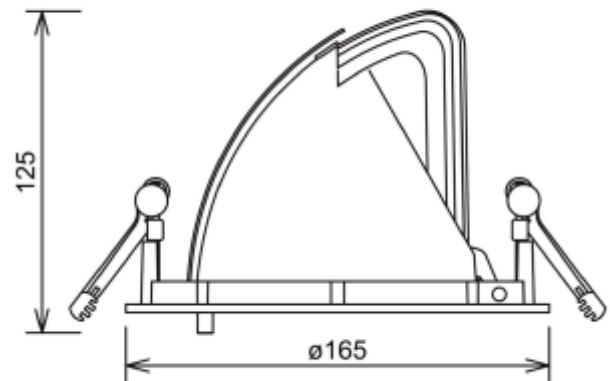

PRODUCT SHEET

Zeta Mini

Art. no: 1018-7-30-2

Lighting Solutions

Zeta Mini

155mm

SPECIFICATIONS

Lightsource Type:	LED (built in)
System Power [W]:	27W
CCT (Color Temperature):	3000K
CRI / Ra:	80
Lumen Output:	3010lm
Lumen LED (tc=25):	4200lm
Beam Angle:	30°
Lens (Diffuser):	Clear
Dimming:	None
System Voltage [V]:	230V 50Hz
Connection:	18i3 Quick connection
Mounting:	Recessed, Ceiling
Cut-out [mm]:	Ø155mm
Lifetime [h]:	L80B10: 100 000h
Lumen/W:	111lm/W
MacAdam (SDCM):	3
Color:	Black
Length [mm]:	165mm
Height [mm]:	125mm
Width [mm]:	165mm
Weight [kg]:	0,95kg
To be recessed in insulation:	No

Zeta Mini is a small flexible LED downlight replacing the well-known Zebra mini, offering the same great quality and adjustment possibilities. The Zeta mini is supplied with 18i3 cable connector and can be delivered with a variety of connection options. The down light is available in three different colors.