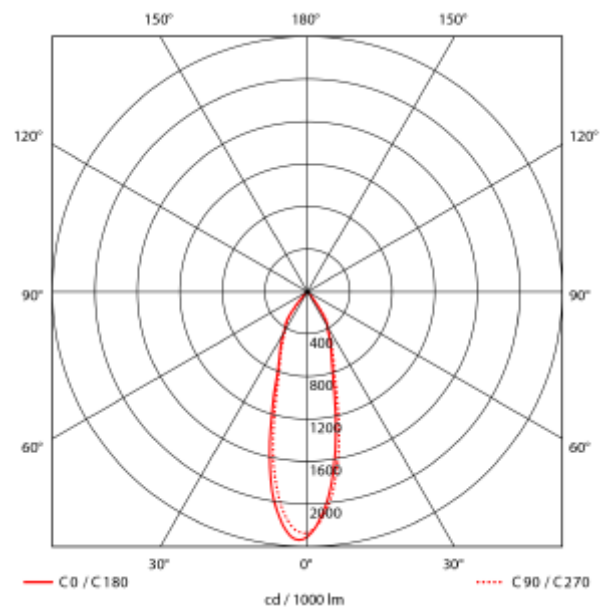

PRODUCT SHEET

Zeta Mini

Art. no: 1018-7-30-2

Lighting Solutions

Zeta Mini

155mm

SPECIFICATIONS

Lightsource Type:	LED (built in)
System Power [W]:	27W
CCT (Color Temperature):	3000K
CRI / Ra:	80
Lumen Output:	3010lm
Lumen LED (tc=25):	4200lm
Beam Angle:	30°
Lens (Diffuser):	Clear
Dimming:	None
System Voltage [V]:	230V 50Hz
Connection:	18i3 Quick connection
Mounting:	Recessed, Ceiling
Cut-out [mm]:	Ø155mm
Lifetime [h]:	L80B10: 100 000h
Lumen/W:	111lm/W
MacAdam (SDCM):	3
Color:	Black
Length [mm]:	165mm
Height [mm]:	125mm
Width [mm]:	165mm
Weight [kg]:	0,95kg
To be recessed in insulation:	No

Zeta Mini is a small flexible LED downlight replacing the well-known Zebra mini, offering the same great quality and adjustment possibilities. The Zeta mini is supplied with 18i3 cable connector and can be delivered with a variety of connection options. The down light is available in three different colors.