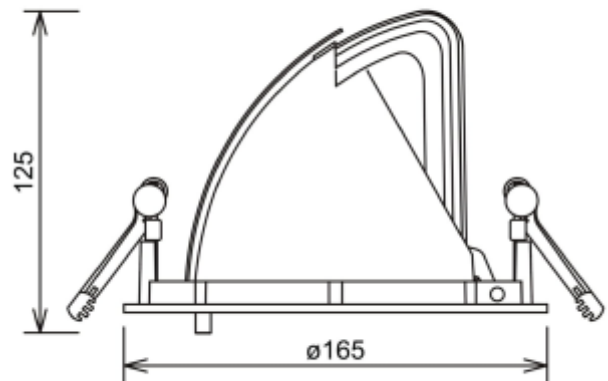

# Zeta Mini

 155mm

Zeta Mini is a small flexible LED downlight replacing the well-known Zebra mini, offering the same great quality and adjustment possibilities. The Zeta mini is supplied with 18i3 cable connector and can be delivered with a variety of connection options. The down light is available in three different colors.

### SPECIFICATIONS

|                               |                       |
|-------------------------------|-----------------------|
| Lightsource Type:             | LED (built in)        |
| System Power [W]:             | 27W                   |
| CCT (Color Temperature):      | 3000K                 |
| CRI / Ra:                     | 80                    |
| Lumen LED (tc=25):            | 4200lm                |
| Beam Angle:                   | 15°                   |
| Lens (Diffuser):              | Clear                 |
| Dimming:                      | None                  |
| System Voltage [V]:           | 230V 50Hz             |
| Connection:                   | 18i3 Quick connection |
| Mounting:                     | Recessed, Ceiling     |
| Cut-out [mm]:                 | Ø155mm                |
| Lifetime [h]:                 | L80B10: 100 000h      |
| Color:                        | White                 |
| Length [mm]:                  | 165mm                 |
| Height [mm]:                  | 125mm                 |
| Width [mm]:                   | 165mm                 |
| Weight [kg]:                  | 0,95kg                |
| To be recessed in insulation: | No                    |