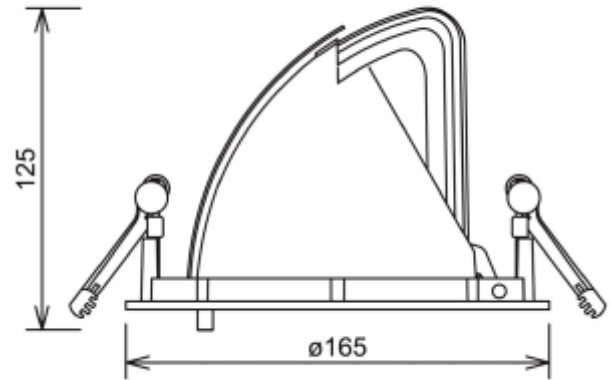

PRODUCT SHEET

Zeta Mini

Art. no: 1018-8-30-2

Lighting Solutions

Zeta Mini

 155mm

Zeta Mini is a small flexible LED downlight replacing the well-known Zebra mini, offering the same great quality and adjustment possibilities. The Zeta mini is supplied with 18i3 cable connector and can be delivered with a variety of connection options. The down light is available in three different colors.

SPECIFICATIONS

Lightsource Type:	LED (built in)
System Power [W]:	27W
CCT (Color Temperature):	3000K
CRI / Ra:	80
Lumen LED (tc=25):	4200lm
Beam Angle:	30°
Lens (Diffuser):	Clear
Dimming:	None
System Voltage [V]:	230V 50Hz
Connection:	18i3 Quick connection
Mounting:	Recessed, Ceiling
Cut-out [mm]:	Ø155mm
Lifetime [h]:	L80B10: 100 000h
Color:	Black
Length [mm]:	165mm
Height [mm]:	125mm
Width [mm]:	165mm
Weight [kg]:	0,95kg
To be recessed in insulation:	No