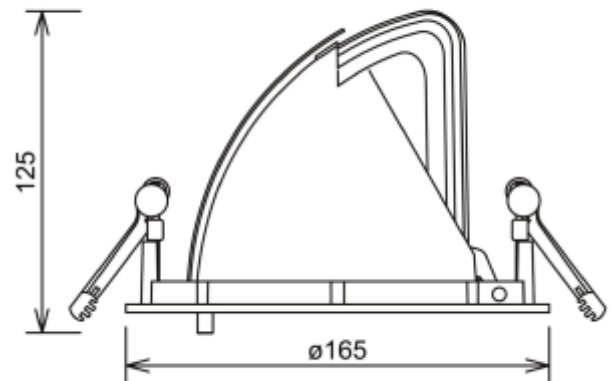

PRODUCT SHEET

Zeta Mini

Art. no: 1020-7-15-2

NORLUX®

Lighting Solutions

Zeta Mini

 155mm

SPECIFICATIONS

Lightsource Type:	LED (built in)
System Power [W]:	27W
CCT (Color Temperature):	Arctic White
CRI / Ra:	95
Lumen Output:	2527lm
Lumen LED (tc=25):	3350lm
Beam Angle:	15°
Lens (Diffuser):	Clear
Dimming:	None
System Voltage [V]:	230V 50Hz
Connection:	18i3 Quick connection
Mounting:	Recessed, Ceiling
Cut-out [mm]:	Ø155mm
Lifetime [h]:	L80B10: 100 000h
Lumen/W:	93lm/W
MacAdam (SDCM):	3
Color:	Black
Length [mm]:	165mm
Height [mm]:	125mm
Width [mm]:	165mm
Weight [kg]:	0,95kg
To be recessed in insulation:	No

Zeta Mini is a small flexible LED downlight replacing the well-known Zebra mini, offering the same great quality and adjustment possibilities. The Zeta mini is supplied with 18i3 cable connector and can be delivered with a variety of connection options. The down light is available in three different colors.