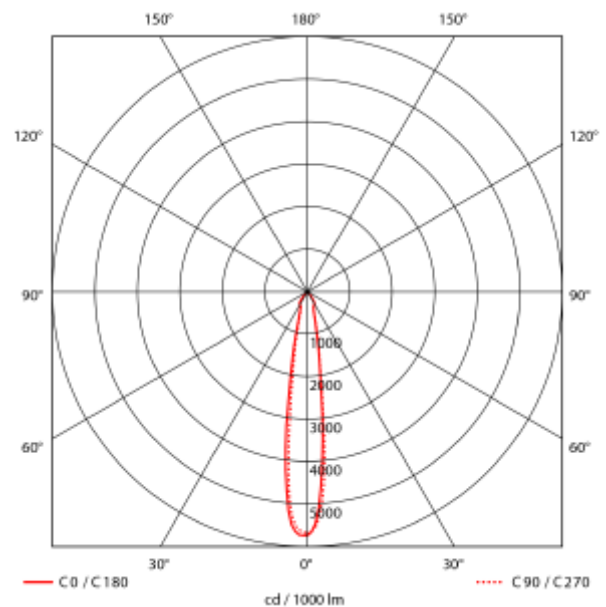

PRODUCT SHEET

Zeta Mini

Art. no: 1020-7-15-2

NORLUX®

Lighting Solutions

Zeta Mini

 155mm

SPECIFICATIONS

Lightsource Type:	LED (built in)
System Power [W]:	27W
CCT (Color Temperature):	Arctic White
CRI / Ra:	95
Lumen Output:	2527lm
Lumen LED (tc=25):	3350lm
Beam Angle:	15°
Lens (Diffuser):	Clear
Dimming:	None
System Voltage [V]:	230V 50Hz
Connection:	18i3 Quick connection
Mounting:	Recessed, Ceiling
Cut-out [mm]:	Ø155mm
Lifetime [h]:	L80B10: 100 000h
Lumen/W:	93lm/W
MacAdam (SDCM):	3
Color:	Black
Length [mm]:	165mm
Height [mm]:	125mm
Width [mm]:	165mm
Weight [kg]:	0,95kg
To be recessed in insulation:	No

Zeta Mini is a small flexible LED downlight replacing the well-known Zebra mini, offering the same great quality and adjustment possibilities. The Zeta mini is supplied with 18i3 cable connector and can be delivered with a variety of connection options. The down light is available in three different colors.