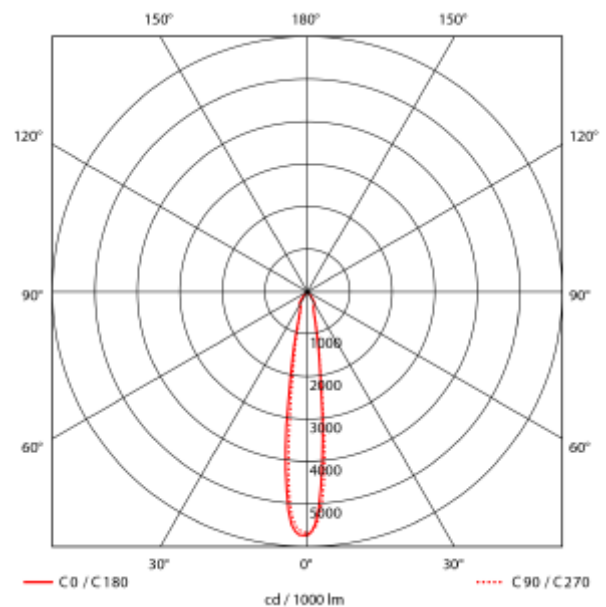

### SPECIFICATIONS

Lightsource Type:	LED (built in)
System Power [W]:	27W
CCT (Color Temperature):	Arctic White
CRI / Ra:	95
Lumen Output:	2527lm
Lumen LED (tc=25):	3350lm
Beam Angle:	15°
Lens (Diffuser):	Clear
Dimming:	None
System Voltage [V]:	230V 50Hz
Connection:	18i3 Quick connection
Mounting:	Recessed, Ceiling
Cut-out [mm]:	Ø155mm
Lifetime [h]:	L80B10: 100 000h
Lumen/W:	93lm/W
MacAdam (SDCM):	3
Color:	White
Length [mm]:	165mm
Height [mm]:	125mm
Width [mm]:	165mm
Weight [kg]:	0,95kg
To be recessed in insulation:	No