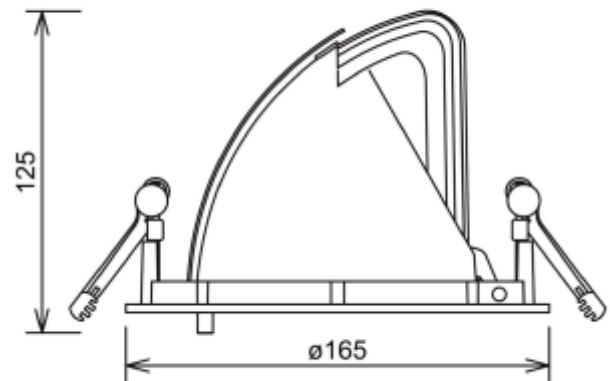

# Zeta Mini

 155mm

### SPECIFICATIONS

Lightsource Type:	LED (built in)
System Power [W]:	27W
CCT (Color Temperature):	Arctic White
CRI / Ra:	95
Lumen Output:	2527lm
Lumen LED (tc=25):	3350lm
Beam Angle:	15°
Lens (Diffuser):	Clear
Dimming:	None
System Voltage [V]:	230V 50Hz
Connection:	18i3 Quick connection
Mounting:	Recessed, Ceiling
Cut-out [mm]:	Ø155mm
Lifetime [h]:	L80B10: 100 000h
Lumen/W:	93lm/W
MacAdam (SDCM):	3
Color:	White
Length [mm]:	165mm
Height [mm]:	125mm
Width [mm]:	165mm
Weight [kg]:	0,95kg
To be recessed in insulation:	No