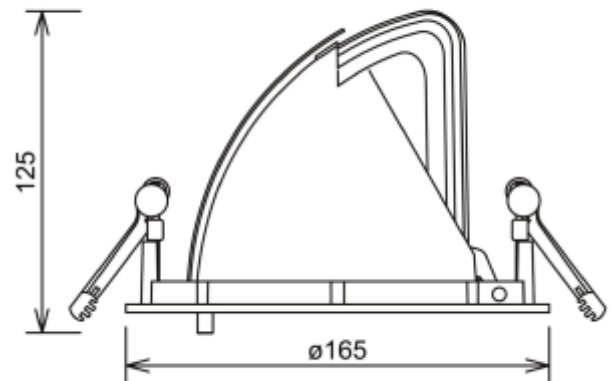

## Zeta Mini

 155mm

### SPECIFICATIONS

Lightsource Type:	LED (built in)
System Power [W]:	27W
CCT (Color Temperature):	Arctic White
CRI / Ra:	95
Lumen Output:	2493lm
Lumen LED (tc=25):	3350lm
Beam Angle:	30°
Lens (Diffuser):	Clear
Dimming:	None
System Voltage [V]:	230V 50Hz
Connection:	18i3 Quick connection
Mounting:	Recessed, Ceiling
Cut-out [mm]:	Ø155mm
Lifetime [h]:	L80B10: 100 000h
Lumen/W:	92lm/W
MacAdam (SDCM):	3
Color:	Grey
Length [mm]:	165mm
Height [mm]:	125mm
Width [mm]:	165mm
Weight [kg]:	0,95kg
To be recessed in insulation:	No