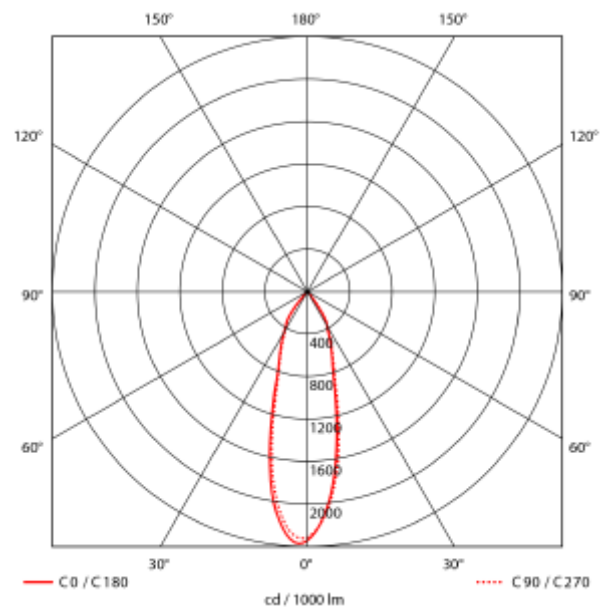

### SPECIFICATIONS

Lightsource Type:	LED (built in)
System Power [W]:	27W
CCT (Color Temperature):	Arctic White
CRI / Ra:	95
Lumen Output:	2493lm
Lumen LED (tc=25):	3350lm
Beam Angle:	30°
Lens (Diffuser):	Clear
Dimming:	None
System Voltage [V]:	230V 50Hz
Connection:	18i3 Quick connection
Mounting:	Recessed, Ceiling
Cut-out [mm]:	Ø155mm
Lifetime [h]:	L80B10: 100 000h
Lumen/W:	92lm/W
MacAdam (SDCM):	3
Color:	Grey
Length [mm]:	165mm
Height [mm]:	125mm
Width [mm]:	165mm
Weight [kg]:	0,95kg
To be recessed in insulation:	No