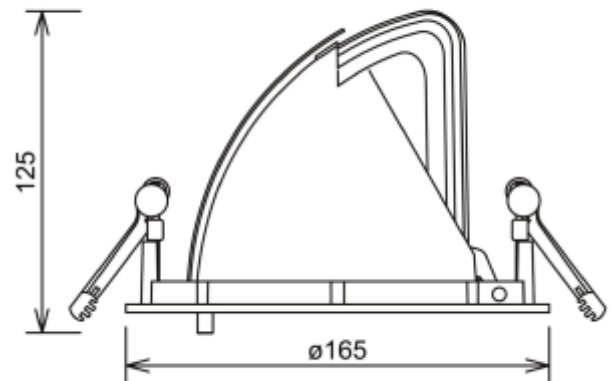

PRODUCT SHEET

Zeta Mini

Art. no: 1020-7-30-2

Lighting Solutions

Zeta Mini

155mm

SPECIFICATIONS

Lightsource Type:	LED (built in)
System Power [W]:	27W
CCT (Color Temperature):	Arctic White
CRI / Ra:	95
Lumen Output:	2493lm
Lumen LED (tc=25):	3350lm
Beam Angle:	30°
Lens (Diffuser):	Clear
Dimming:	None
System Voltage [V]:	230V 50Hz
Connection:	18i3 Quick connection
Mounting:	Recessed, Ceiling
Cut-out [mm]:	Ø155mm
Lifetime [h]:	L80B10: 100 000h
Lumen/W:	92lm/W
MacAdam (SDCM):	3
Color:	Black
Length [mm]:	165mm
Height [mm]:	125mm
Width [mm]:	165mm
Weight [kg]:	0,95kg
To be recessed in insulation:	No

Zeta Mini is a small flexible LED downlight replacing the well-known Zebra mini, offering the same great quality and adjustment possibilities. The Zeta mini is supplied with 18i3 cable connector and can be delivered with a variety of connection options. The down light is available in three different colors.