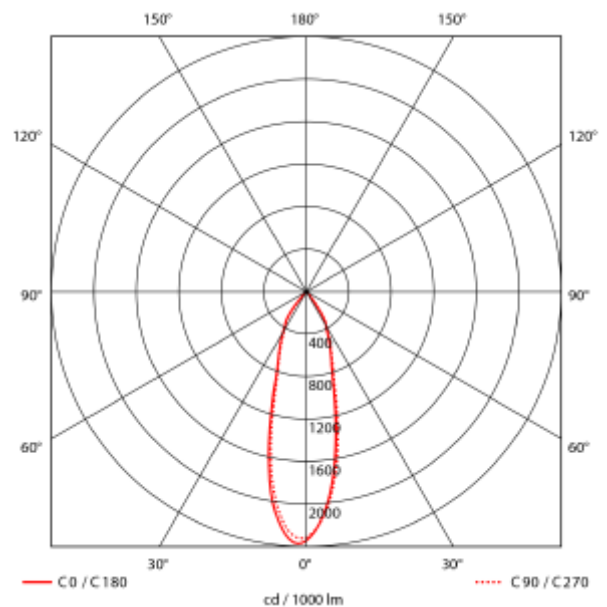

PRODUCT SHEET

Zeta Mini

Art. no: 1020-7-30-2

Lighting Solutions

Zeta Mini

155mm

SPECIFICATIONS

Lightsource Type:	LED (built in)
System Power [W]:	27W
CCT (Color Temperature):	Arctic White
CRI / Ra:	95
Lumen Output:	2493lm
Lumen LED (tc=25):	3350lm
Beam Angle:	30°
Lens (Diffuser):	Clear
Dimming:	None
System Voltage [V]:	230V 50Hz
Connection:	18i3 Quick connection
Mounting:	Recessed, Ceiling
Cut-out [mm]:	Ø155mm
Lifetime [h]:	L80B10: 100 000h
Lumen/W:	92lm/W
MacAdam (SDCM):	3
Color:	Black
Length [mm]:	165mm
Height [mm]:	125mm
Width [mm]:	165mm
Weight [kg]:	0,95kg
To be recessed in insulation:	No

Zeta Mini is a small flexible LED downlight replacing the well-known Zebra mini, offering the same great quality and adjustment possibilities. The Zeta mini is supplied with 18i3 cable connector and can be delivered with a variety of connection options. The down light is available in three different colors.