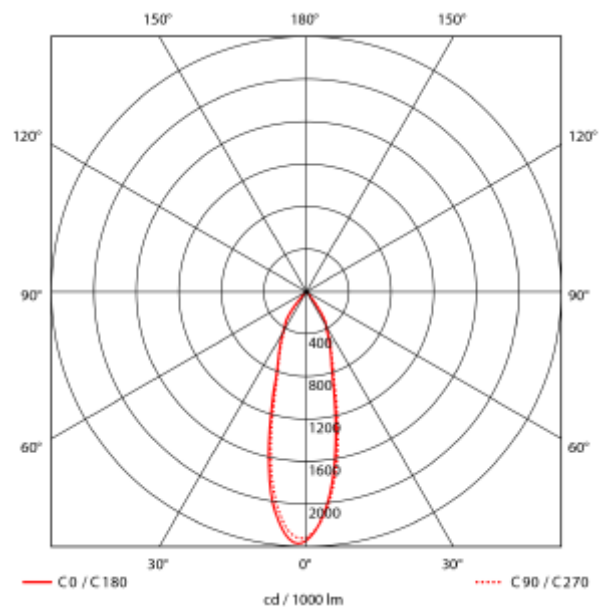

PRODUCT SHEET

Zeta Mini

Art. no: 1020-7-30-3

Lighting Solutions

Zeta Mini

 155mm

SPECIFICATIONS

Lightsource Type:	LED (built in)
System Power [W]:	27W
CCT (Color Temperature):	Arctic White
CRI / Ra:	95
Lumen Output:	2493lm
Lumen LED (tc=25):	3350lm
Beam Angle:	30°
Lens (Diffuser):	Clear
Dimming:	None
System Voltage [V]:	230V 50Hz
Connection:	18i3 Quick connection
Mounting:	Recessed, Ceiling
Cut-out [mm]:	Ø155mm
Lifetime [h]:	L80B10: 100 000h
Lumen/W:	92lm/W
MacAdam (SDCM):	3
Color:	White
Length [mm]:	165mm
Height [mm]:	125mm
Width [mm]:	165mm
Weight [kg]:	0,95kg
To be recessed in insulation:	No

Zeta Mini is a small flexible LED downlight replacing the well-known Zebra mini, offering the same great quality and adjustment possibilities. The Zeta mini is supplied with 18i3 cable connector and can be delivered with a variety of connection options. The down light is available in three different colors.