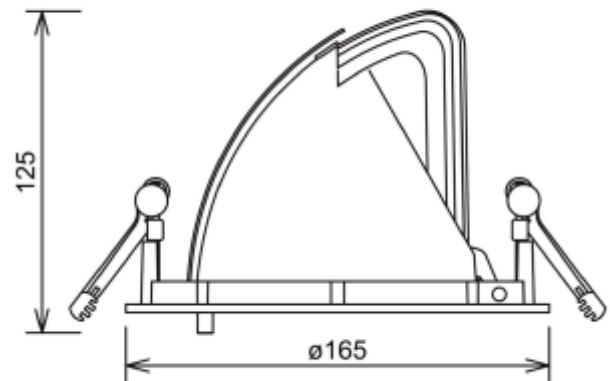

PRODUCT SHEET

Zeta Mini

Art. no: 1020-7-30-3

Lighting Solutions

Zeta Mini

 155mm

SPECIFICATIONS

Lightsource Type:	LED (built in)
System Power [W]:	27W
CCT (Color Temperature):	Arctic White
CRI / Ra:	95
Lumen Output:	2493lm
Lumen LED (tc=25):	3350lm
Beam Angle:	30°
Lens (Diffuser):	Clear
Dimming:	None
System Voltage [V]:	230V 50Hz
Connection:	18i3 Quick connection
Mounting:	Recessed, Ceiling
Cut-out [mm]:	Ø155mm
Lifetime [h]:	L80B10: 100 000h
Lumen/W:	92lm/W
MacAdam (SDCM):	3
Color:	White
Length [mm]:	165mm
Height [mm]:	125mm
Width [mm]:	165mm
Weight [kg]:	0,95kg
To be recessed in insulation:	No

Zeta Mini is a small flexible LED downlight replacing the well-known Zebra mini, offering the same great quality and adjustment possibilities. The Zeta mini is supplied with 18i3 cable connector and can be delivered with a variety of connection options. The down light is available in three different colors.