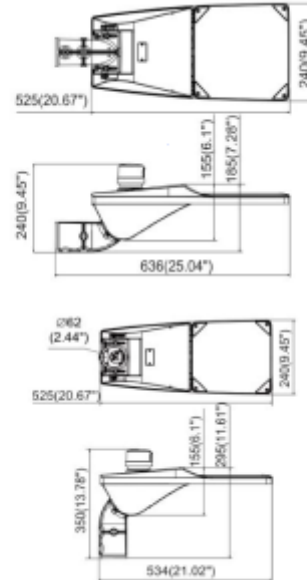

PRODUCT SHEET

Joule

Art. no: 102010-03-1

Lighting Solutions

Joule

SPECIFICATIONS

Lightsource Type:	LED (built in)
System Power [W]:	35/26/18/11W
CCT (Color Temperature):	4000K
CRI / Ra:	70
Lumen Output:	5325lm
Lumen LED (tc=25):	5800lm
Beam Angle:	P3 Assymmetric
Dimming:	None
System Voltage [V]:	230V 50Hz
Connection:	Cable 5m
Mounting:	Wall, Mast
Lifetime [h]:	L80B10: 100 000h
Lumen/W:	152lm/W
MacAdam (SDCM):	5
Color:	Grey
Length [mm]:	615mm
Height [mm]:	225mm
Width [mm]:	350mm
Weight [kg]:	6,22kg