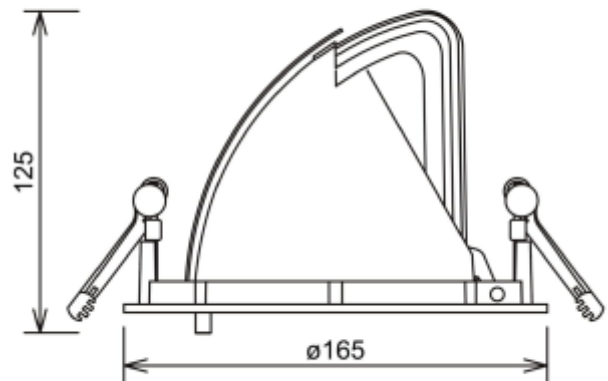

PRODUCT SHEET

Zeta Mini
Art. no: 1021-7-15-2

Lighting Solutions

Zeta Mini

 155mm

Zeta Mini is a small flexible LED downlight replacing the well-known Zebra mini, offering the same great quality and adjustment possibilities. The Zeta mini is supplied with 18i3 cable connector and can be delivered with a variety of connection options. The down light is available in three different colors.

SPECIFICATIONS

Lightsource Type:	LED (built in)
System Power [W]:	27W
CCT (Color Temperature):	Fresh Food
CRI / Ra:	80
Lumen LED (tc=25):	2200lm
Beam Angle:	15°
Lens (Diffuser):	Clear
Dimming:	None
System Voltage [V]:	230V 50Hz
Connection:	18i3 Quick connection
Mounting:	Recessed, Ceiling
Cut-out [mm]:	Ø155mm
Lifetime [h]:	L80B10: 100 000h
Color:	Black
Length [mm]:	165mm
Height [mm]:	125mm
Width [mm]:	165mm
Weight [kg]:	0,95kg
To be recessed in insulation:	No