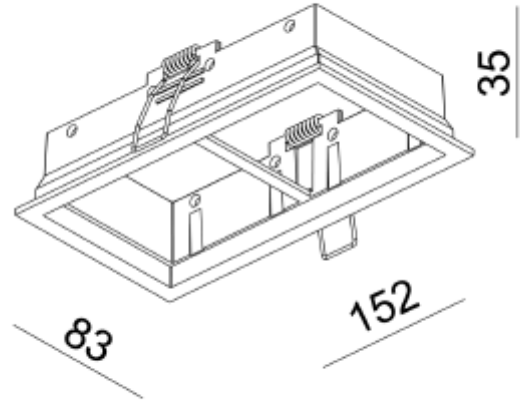

FDV SPEC SHEET

Rise L Double Mounting kit WH

Art. no: 11090-2-3

Lighting Solutions

Rise L Double Mounting kit WH

Art. no: 11090-2-3

PRODUCT

Color: White