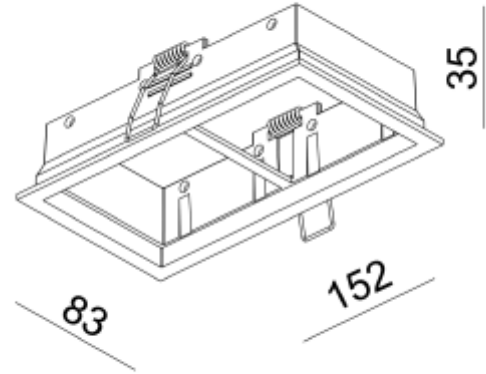

PRODUCT SHEET

Rise L Double Mounting kit WH

Art. no: 11090-2-3

Lighting Solutions

Rise L Double Mounting kit WH

Double mounting kit for Rise L.

SPECIFICATIONS

Color:	White
--------	-------