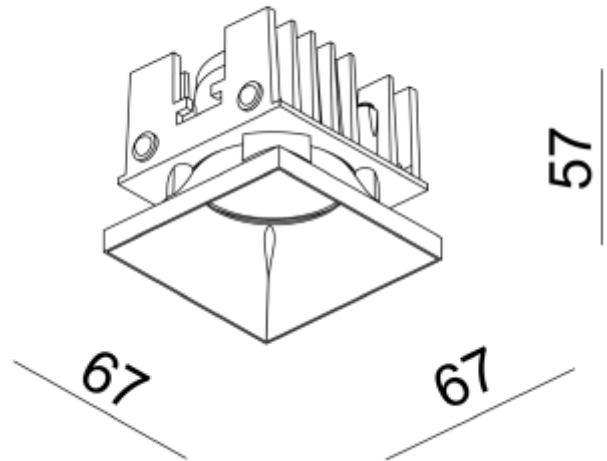

PRODUCT SHEET

Rise L

Art. no: 11093-32-3

Lighting Solutions

Rise L

76x76mm

SPECIFICATIONS	
System Power [W]:	9,2W
CCT (Color Temperature):	2700K
CRI / Ra:	90
Lumen Output:	924lm
Lumen LED (tc=25):	950lm
Beam Angle:	32°
Dimming:	Phase-Cut
System Voltage [V]:	230V 50Hz
Connection:	Terminal
Mounting:	Recessed, Ceiling
Cut-out [mm]:	Ø76XØ76mm
Color:	White
Length [mm]:	67mm
Height [mm]:	57mm
Width [mm]:	67mm

Square downlight suitable for most rooms. Single and double installation kit are not included.
Gold front ring can be bought separately.