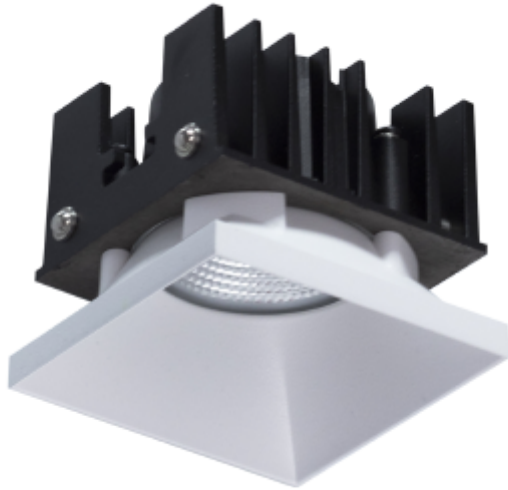

PRODUCT SHEET

Rise L

Art. no: 11093-32-3

Lighting Solutions

Rise L

76x76mm

SPECIFICATIONS	
System Power [W]:	9,2W
CCT (Color Temperature):	2700K
CRI / Ra:	90
Lumen Output:	924lm
Lumen LED (tc=25):	950lm
Beam Angle:	32°
Dimming:	Phase-Cut
System Voltage [V]:	230V 50Hz
Connection:	Terminal
Mounting:	Recessed, Ceiling
Cut-out [mm]:	Ø76XØ76mm
Color:	White
Length [mm]:	67mm
Height [mm]:	57mm
Width [mm]:	67mm

Square downlight suitable for most rooms. Single and double installation kit are not included.
Gold front ring can be bought separately.