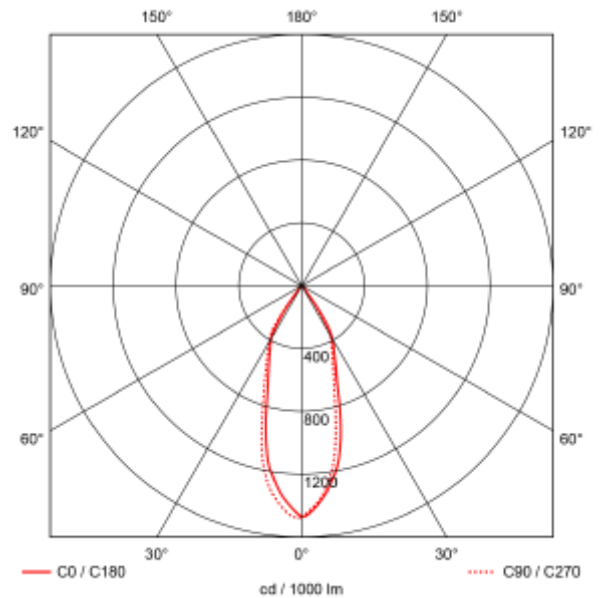

PRODUCT SHEET

Rise L

Art. no: 11093-32-3

Lighting Solutions

Rise L

76x76mm

SPECIFICATIONS	
System Power [W]:	9,2W
CCT (Color Temperature):	2700K
CRI / Ra:	90
Lumen Output:	924lm
Lumen LED (tc=25):	950lm
Beam Angle:	32°
Dimming:	Phase-Cut
System Voltage [V]:	230V 50Hz
Connection:	Terminal
Mounting:	Recessed, Ceiling
Cut-out [mm]:	Ø76XØ76mm
Color:	White
Length [mm]:	67mm
Height [mm]:	57mm
Width [mm]:	67mm