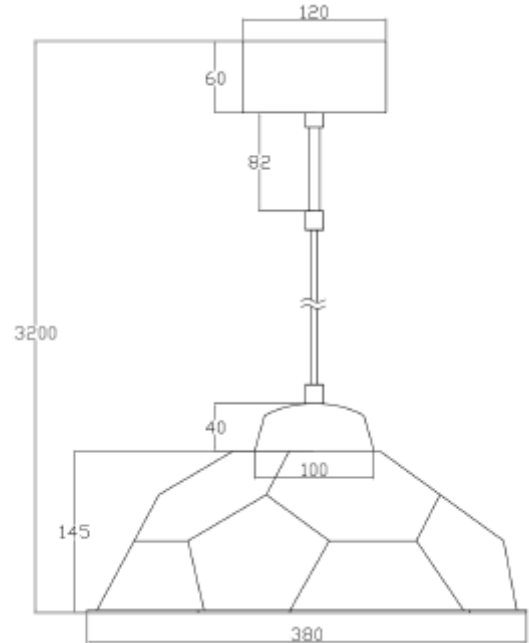

## FDV SPEC SHEET

Rdivi Pendant E27 Max 40W Ø460mm BK 3m cable  
Art. no: 114001-2

*Lighting Solutions*

# Rdivi Pendant E27 Max 40W Ø460mm BK 3m cable

Art. no: 114001-2

### LIGHT TECHNICAL

Lightsource Type:	Lightsource not included
Socket / Cap-Base:	E27

### PRODUCT

Ingress Protection:	IP20
Color:	Black
Height [mm]:	145
Width [mm]:	380
Weight [kg]:	0,8