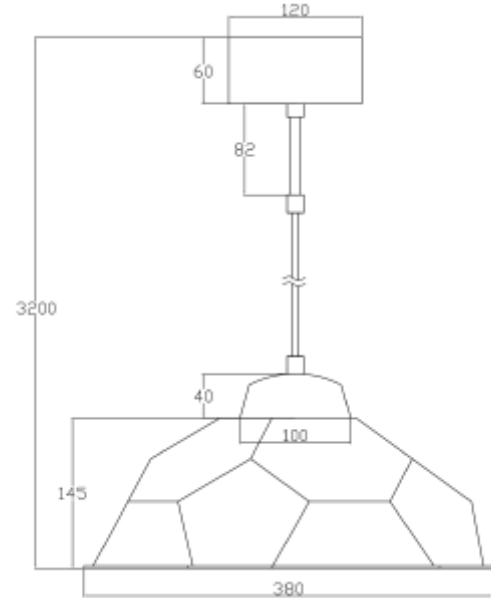

PRODUCT SHEET

Rdivi Pendant E27 Max 40W Ø460mm BK 3m cable

Art. no: 114001-2

Lighting Solutions

Rdivi Pendant E27 Max 40W Ø460mm BK 3m cable

SPECIFICATIONS

Lightsource Type:	Lightsource not included
Max. Power [W]:	40
Socket / Cap-Base:	E27
Dimming:	Light bulb dependent
System Voltage [V]:	230V 50Hz
Mounting:	Pendant
Color:	Black
Height [mm]:	145mm
Width [mm]:	380mm
Weight [kg]:	0,8kg