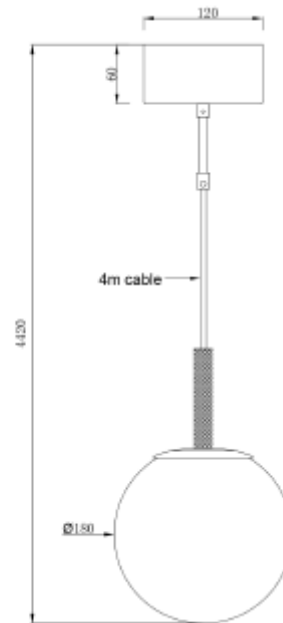

## FDV SPEC SHEET

Orb E27 Max 40W Brass Ø180 4m BK textile cable  
Art. no: 120061-4

Lighting Solutions

# Orb E27 Max 40W Brass Ø180 4m BK textile cable

Art. no: 120061-4

### PRODUCT

Ingress Protection:	IP20
Color:	Brass / Black
Width [mm]:	180