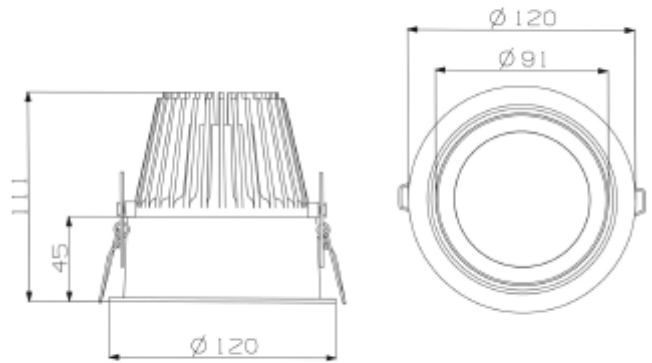

FDV SPEC SHEET

Trimo Mini

Art. no: 18020-7-24-2

Lighting Solutions

 112mm

Trimo Mini

Art. no: 18020-7-24-2

LIGHT TECHNICAL

Lightsource Type:	LED (built in)
Lumen Output:	2940
Lumen LED (tc=25):	3650
Beam Angle:	24°
CCT (Color Temperature):	3000
CRI / Ra:	80
Color Code:	830
MacAdam (SDCM):	3
Lens (Diffuser):	Clear

MOUNTING / CONNECTION

Connection:	18i3 Quick connection
Cut-out [mm]:	Ø112
Mounting:	Recessed, Ceiling

ELECTRICAL DATA

Dimming:	None
System Power [W]:	24
System Voltage [V]:	230V 50Hz
Protection Class:	2
Max load pr circuit - B10:	55
Max load pr circuit - B16:	90
Max load pr circuit - C10:	65
Max load pr circuit - C16:	100
Inrush current I _{max} [A]:	8
Inrush current time [µs]:	100
Socket / Cap-Base:	N/A
Current Output [mA]:	600
Voltage Forward Min [V]:	29,6
Voltage Forward Max [V]:	39,5

FDV SPEC SHEET

Trimo Mini

Art. no: 18020-7-24-2

Lighting Solutions

PRODUCT

To be recessed in insulation:	No
Ingress Protection:	IP20
Lifetime [h]:	L80B10: 100 000
Color:	Black
Height [mm]:	110
Width [mm]:	122
Weight [kg]:	0,7