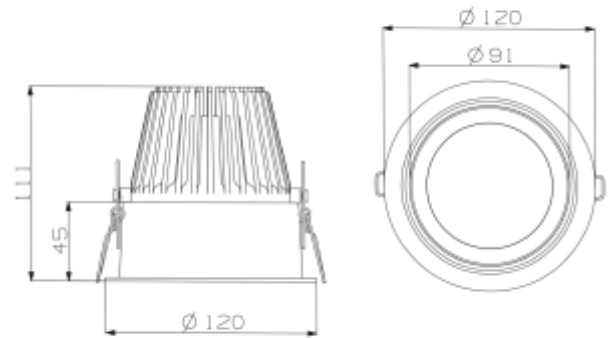

PRODUCT SHEET

Trimo Mini

Art. no: 18020-7-40-2-ddd

Lighting Solutions

Trimo Mini

 112mm

Our Trimo range of downlights guarantees a minimum of stray light. This is accomplished by using a recessed LED light source. This model requires a hole dimension of 112mm in diameter making it very versatile providing very powerful light. The Trimo Mini has a 18i3 connector and is supplied with a variety of connector solutions.

SPECIFICATIONS

Lightsource Type:	LED (built in)
System Power [W]:	24W
CCT (Color Temperature):	3000K
CRI / Ra:	80
Lumen Output:	2890lm
Lumen LED (tc=25):	3650lm
Beam Angle:	40°
Lens (Diffuser):	Clear
Dimming:	DALI
System Voltage [V]:	230V 50Hz
Connection:	18i5 DALI Quick connection
Mounting:	Recessed, Ceiling
Cut-out [mm]:	Ø112mm
Lifetime [h]:	L80B10: 100 000h
Lumen/W:	121lm/W
MacAdam (SDCM):	3
Color:	Black
Height [mm]:	110mm
Width [mm]:	122mm
Weight [kg]:	0,7kg
To be recessed in insulation:	No