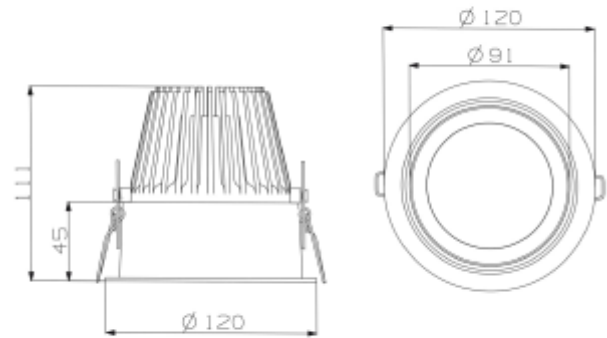

PRODUCT SHEET

Trimo Mini

Art. no: 18020-7-40-3-ddd

Lighting Solutions

Trimo Mini

 112mm

Our Trimo range of downlights guarantees a minimum of stray light. This is accomplished by using a recessed LED light source. This model requires a hole dimension of 112mm in diameter making it very versatile providing very powerful light. The Trimo Mini has a 18i3 connector and is supplied with a variety of connector solutions.

SPECIFICATIONS

Lightsource Type:	LED (built in)
System Power [W]:	24W
CCT (Color Temperature):	3000K
CRI / Ra:	80
Lumen Output:	2890lm
Lumen LED (tc=25):	3650lm
Beam Angle:	40°
Lens (Diffuser):	Clear
Dimming:	DALI
System Voltage [V]:	230V 50Hz
Connection:	18i5 DALI Quick connection
Mounting:	Recessed, Ceiling
Cut-out [mm]:	Ø112mm
Lifetime [h]:	L80B10: 100 000h
Lumen/W:	121lm/W
MacAdam (SDCM):	3
Color:	White
Height [mm]:	110mm
Width [mm]:	122mm
Weight [kg]:	0,7kg
To be recessed in insulation:	No