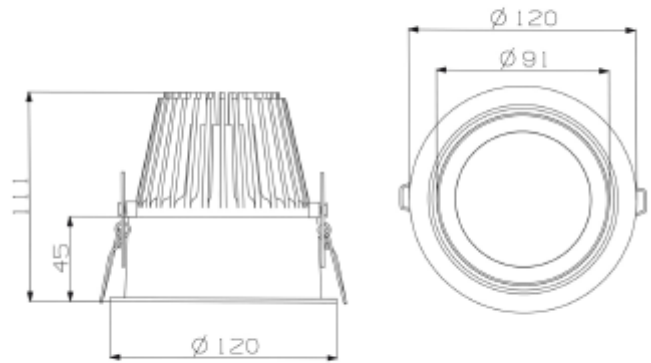

## FDV SPEC SHEET

Trimo Mini

Art. no: 18020-7-40-3

Lighting Solutions

 112mm

### MOUNTING / CONNECTION

Connection:	18i3 Quick connection
Cut-out [mm]:	Ø112
Mounting:	Recessed, Ceiling

### PRODUCT

To be recessed in insulation:	No
Ingress Protection:	IP20
Lifetime [h]:	L80B10: 100 000
Color:	White
Height [mm]:	110
Width [mm]:	122
Weight [kg]:	0,7