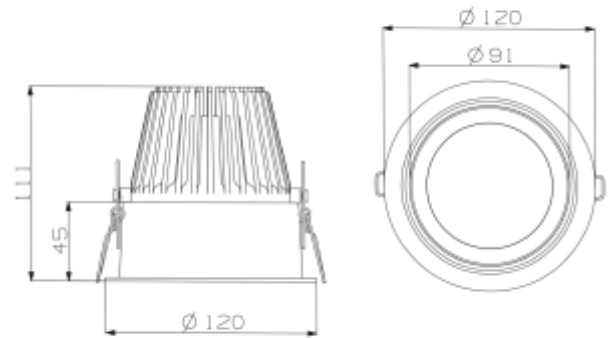

## PRODUCT SHEET

Trimo Mini

Art. no: 18020-7-40-3

Lighting Solutions

# Trimo Mini

 112mm

Our Trimo range of downlights guarantees a minimum of stray light. This is accomplished by using a recessed LED light source. This model requires a hole dimension of 112mm in diameter making it very versatile providing very powerful light. The Trimo Mini has a 18i3 connector and is supplied with a variety of connector solutions.

SPECIFICATIONS	
Lightsource Type:	LED (built in)
System Power [W]:	24W
CCT (Color Temperature):	3000K
CRI / Ra:	80
Lumen Output:	2890lm
Lumen LED (tc=25):	3650lm
Beam Angle:	40°
Lens (Diffuser):	Clear
Dimming:	None
System Voltage [V]:	230V 50Hz
Connection:	18i3 Quick connection
Mounting:	Recessed, Ceiling
Cut-out [mm]:	Ø112mm
Lifetime [h]:	L80B10: 100 000h
Lumen/W:	121lm/W
MacAdam (SDCM):	3
Color:	White
Height [mm]:	110mm
Width [mm]:	122mm
Weight [kg]:	0,7kg
To be recessed in insulation:	No