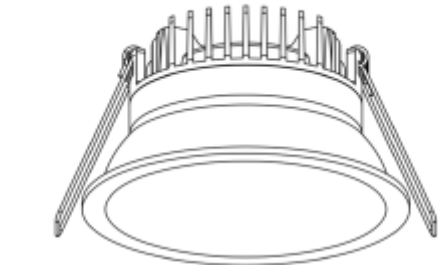

## PRODUCT SHEET

Ceto Mini Fixed

Art. no: 21927-D2W-36-2

Lighting Solutions

# Ceto Mini Fixed

83mm

A+

### SPECIFICATIONS

Lightsource Type:	LED (built in)
System Power [W]:	8W
CCT (Color Temperature):	3000-1800K D2W
CRI / Ra:	95
Lumen Output:	500lm
Lumen LED (tc=25):	550lm
Beam Angle:	36°
Lens (Diffuser):	Clear
Dimming:	Phase-Cut
Flickerfree:	Yes
System Voltage [V]:	230V 50Hz
Connection:	QuickConnect
Mounting:	Recessed, Ceiling
Cut-out [mm]:	Ø83mm
Lifetime [h]:	L80B10: 100 000h
Lumen/W:	63lm/W
MacAdam (SDCM):	3
Color:	Black
Height [mm]:	47mm
Width [mm]:	90mm
Diameter [mm]:	90mm
To be recessed in insulation:	No

Ceto Mini fixed is a low downlight with 7W effect. With recessed light source, low blending, CRI95 and 36° beam angle, this is the natural choice where you want to create an exclusive and comfortable lighting. Phase-cut driver included.