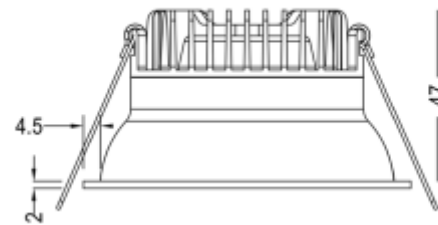

PRODUCT SHEET

Ceto Mini Fixed

Art. no: 21927-D2W-36-2

Lighting Solutions

Ceto Mini Fixed

83mm

A+

SPECIFICATIONS

Lightsource Type:	LED (built in)
System Power [W]:	8W
CCT (Color Temperature):	3000-1800K D2W
CRI / Ra:	95
Lumen Output:	500lm
Lumen LED (tc=25):	550lm
Beam Angle:	36°
Lens (Diffuser):	Clear
Dimming:	Phase-Cut
Flickerfree:	Yes
System Voltage [V]:	230V 50Hz
Connection:	QuickConnect
Mounting:	Recessed, Ceiling
Cut-out [mm]:	Ø83mm
Lifetime [h]:	L80B10: 100 000h
Lumen/W:	63lm/W
MacAdam (SDCM):	3
Color:	Black
Height [mm]:	47mm
Width [mm]:	90mm
Diameter [mm]:	90mm
To be recessed in insulation:	No

Ceto Mini fixed is a low downlight with 7W effect. With recessed light source, low blending, CRI95 and 36° beam angle, this is the natural choice where you want to create an exclusive and comfortable lighting. Phase-cut driver included.