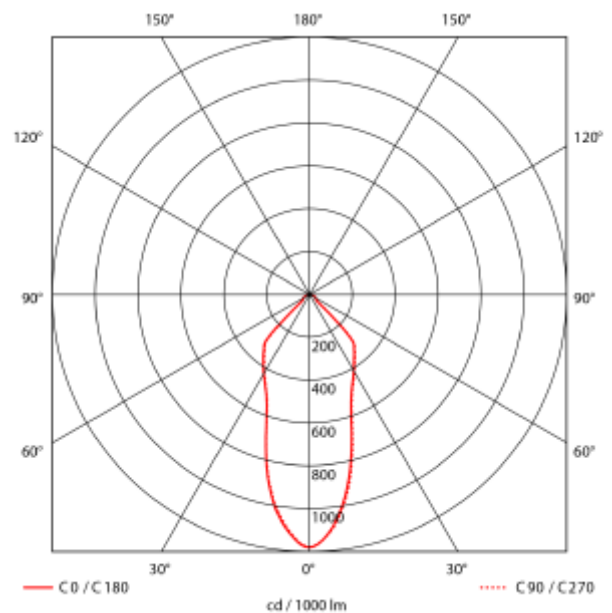

PRODUCT SHEET

Ceto Mini Fixed

Art. no: 21927-D2W-36-2

Lighting Solutions

Ceto Mini Fixed

83mm

A+

SPECIFICATIONS

Lightsource Type:	LED (built in)
System Power [W]:	8W
CCT (Color Temperature):	3000-1800K D2W
CRI / Ra:	95
Lumen Output:	500lm
Lumen LED (tc=25):	550lm
Beam Angle:	36°
Lens (Diffuser):	Clear
Dimming:	Phase-Cut
Flickerfree:	Yes
System Voltage [V]:	230V 50Hz
Connection:	QuickConnect
Mounting:	Recessed, Ceiling
Cut-out [mm]:	Ø83mm
Lifetime [h]:	L80B10: 100 000h
Lumen/W:	63lm/W
MacAdam (SDCM):	3
Color:	Black
Height [mm]:	47mm
Width [mm]:	90mm
Diameter [mm]:	90mm
To be recessed in insulation:	No

Ceto Mini fixed is a low downlight with 7W effect. With recessed light source, low blending, CRI95 and 36° beam angle, this is the natural choice where you want to create an exclusive and comfortable lighting. Phase-cut driver included.