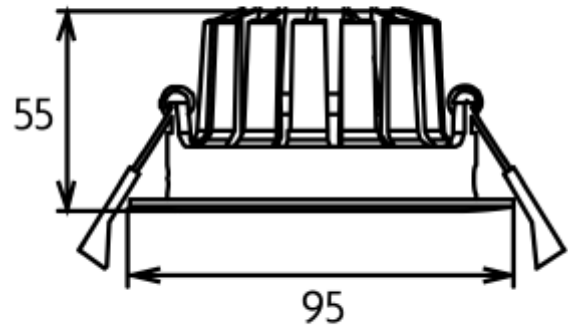

PRODUCT SHEET

Acrux Adjustable

Art. no: 2302-36-3

Lighting Solutions

Acrux Adjustable

82-88mm

SPECIFICATIONS	
Lightsource Type:	LED (built in)
System Power [W]:	10W
CCT (Color Temperature):	3000K
CRI / Ra:	90
Lumen Output:	790lm
Lumen LED (tc=25):	850lm
Beam Angle:	36°
Lens (Diffuser):	Clear
Dimming:	Phase-Cut
System Voltage [V]:	230V 50Hz
Connection:	QuickConnect
Mounting:	Recessed, Ceiling
Cut-out [mm]:	Ø82-Ø88mm
Lifetime [h]:	L80B10: 100 000h
Lumen/W:	61lm/W
MacAdam (SDCM):	3
Color:	White
Height [mm]:	55mm
Width [mm]:	95mm
Weight [kg]:	0,4kg
To be recessed in insulation:	No

Adjustable downlight with IP54 classification. Low glare and secluded light source and with modern reflector. Suitable for all rooms included bathroom. Complete with dimmable driver and quick connect for easy installation.