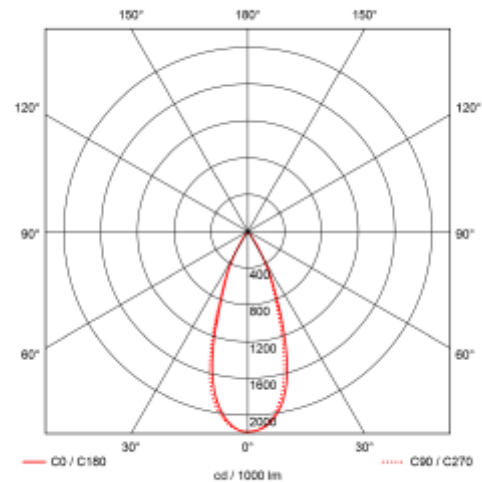

PRODUCT SHEET

Acrux Adjustable

Art. no: 2302-36-3

Lighting Solutions

Acrux Adjustable

82-88mm

SPECIFICATIONS	
Lightsource Type:	LED (built in)
System Power [W]:	10W
CCT (Color Temperature):	3000K
CRI / Ra:	90
Lumen Output:	790lm
Lumen LED (tc=25):	850lm
Beam Angle:	36°
Lens (Diffuser):	Clear
Dimming:	Phase-Cut
System Voltage [V]:	230V 50Hz
Connection:	QuickConnect
Mounting:	Recessed, Ceiling
Cut-out [mm]:	Ø82-Ø88mm
Lifetime [h]:	L80B10: 100 000h
Lumen/W:	61lm/W
MacAdam (SDCM):	3
Color:	White
Height [mm]:	55mm
Width [mm]:	95mm
Weight [kg]:	0,4kg
To be recessed in insulation:	No