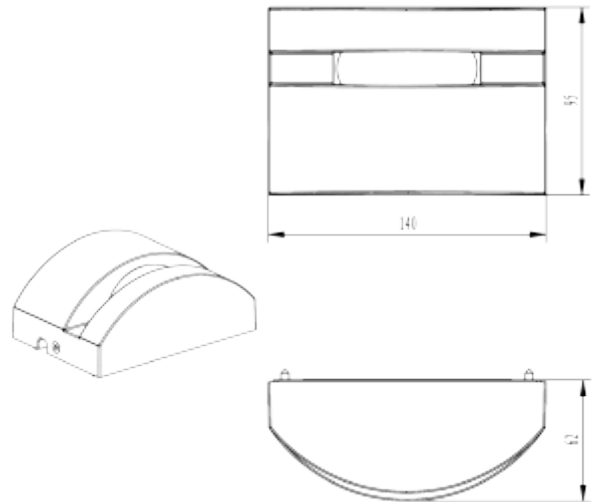

PRODUCT SHEET

Skat 330lm 830 4° 6W Quickconnect Dark Grey

Art. no: 2535-4-7

Lighting Solutions

Skat 330lm 830 4° 6W Quickconnect Dark Grey