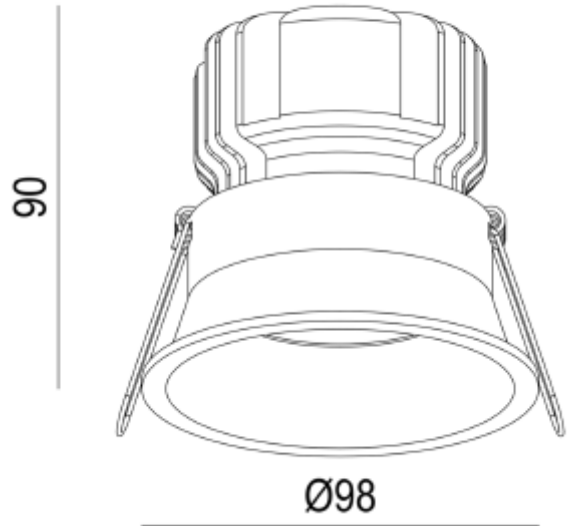

FDV SPEC SHEET

Ceto Fixed

Art. no: 28830-2-01-36-2

Lighting Solutions

92mm

Ceto Fixed

Art. no: 28830-2-01-36-2

LIGHT TECHNICAL

Lumen Output:	1426
Lumen LED (tc=25):	1500
Beam Angle:	36°
CCT (Color Temperature):	3000
CRI / Ra:	80
Color Code:	830
MacAdam (SDCM):	3
Lens (Diffuser):	Clear

MOUNTING / CONNECTION

Connection:	Depending on driver
Cut-out [mm]:	Ø92
Mounting:	Recessed, Ceiling