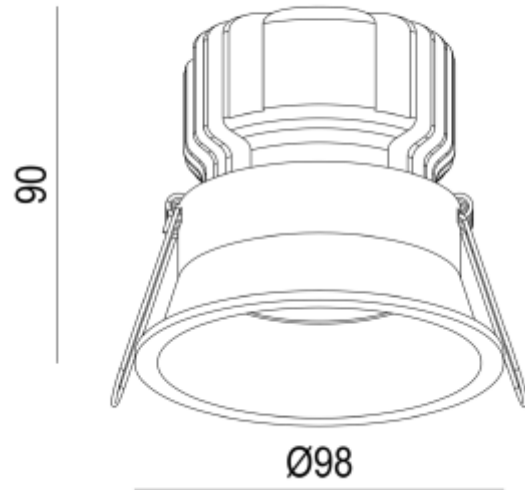

PRODUCT SHEET

Ceto Fixed

Art. no: 28830-TW-36-3-ddd

Lighting Solutions

Ceto Fixed

Ø 92mm

Ceto Fixed tunable white is a downlight with 15W effect and secluded light source. 36° beam angle and IP44 certified. CCT can be adjusted from 6000K to 2700K. Ceto Fixed is the natural choice if you are looking for an exclusive expression that provides a comfortable and good light. DALI DT8 driver included.

SPECIFICATIONS

System Power [W]:	15W
CCT (Color Temperature):	6000-2700K TW
CRI / Ra:	80
Lumen LED (tc=25):	900lm
Beam Angle:	36
Lens (Diffuser):	Clear
Dimming:	DALI
System Voltage [V]:	230V 50Hz
Connection:	QuickConnect
Mounting:	Recessed, Ceiling
Cut-out [mm]:	Ø92mm
Lifetime [h]:	L80B10: 100 000h
MacAdam (SDCM):	3
Color:	White
Height [mm]:	90mm
Diameter [mm]:	98mm
Weight [kg]:	0,25kg
To be recessed in insulation:	No