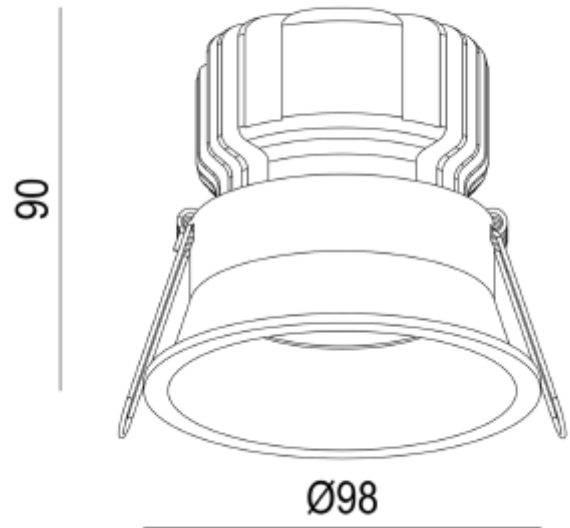

## FDV SPEC SHEET

Ceto Fixed

Art. no: 28927-2-36-2

Lighting Solutions

92mm

### LIGHT TECHNICAL

Lumen Output:	1015
Lumen LED (tc=25):	1100
CCT (Color Temperature):	2700
CRI / Ra:	90
Color Code:	927
MacAdam (SDCM):	3
Lens (Diffuser):	Clear

### MOUNTING / CONNECTION

Connection:	QuickConnect
Cut-out [mm]:	Ø92
Mounting:	Recessed, Ceiling

### PRODUCT

To be recessed in insulation:	No
Ingress Protection:	IP44
Impact Protection:	IK02
Operating Temperature [°C]:	-20 - 45
Lifetime [h]:	L80B10: 100 000
Color:	Black
Height [mm]:	90
Diameter [mm]:	98
Weight [kg]:	0,25