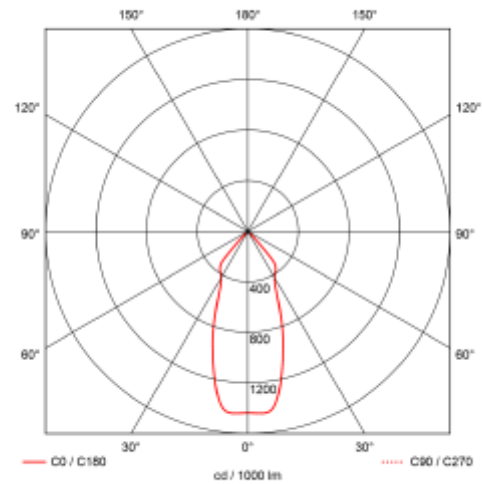

PRODUCT SHEET

Ceto Fixed

Art. no: 28927-2-36-3

Lighting Solutions

Ceto Fixed

92mm

A

SPECIFICATIONS	
System Power [W]:	15W
CCT (Color Temperature):	2700K
CRI / Ra:	90
Lumen Output:	1015lm
Lumen LED (tc=25):	1100lm
Lens (Diffuser):	Clear
Dimming:	Phase-Cut
Flickerfree:	Yes
System Voltage [V]:	230V 50Hz
Connection:	QuickConnect
Mounting:	Recessed, Ceiling
Cut-out [mm]:	Ø92mm
Lifetime [h]:	L80B10: 100 000h
Lumen/W:	67lm/W
MacAdam (SDCM):	3
Color:	White
Height [mm]:	90mm
Diameter [mm]:	98mm
Weight [kg]:	0,25kg
To be recessed in insulation:	No

Ceto Fixed is a downlight with 15W effect and secluded light source. 36° beam angle and IP44 certified. Ceto Fixed is the natural choice if you are looking for an exclusive expression that provides a comfortable and good light. Dimmable phase-cut driver included.