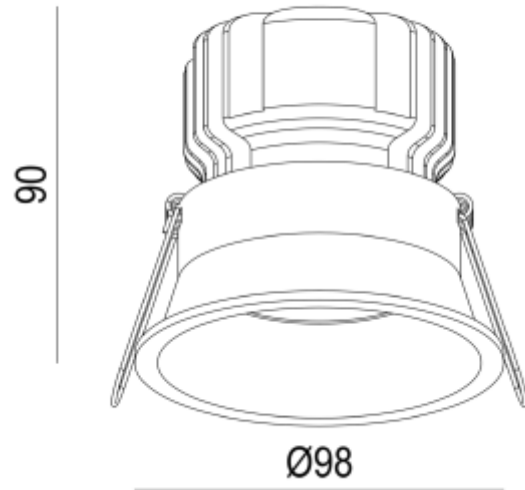

PRODUCT SHEET

Ceto Fixed

Art. no: 28927-2-36-3

Lighting Solutions

Ceto Fixed

92mm

A

SPECIFICATIONS	
System Power [W]:	15W
CCT (Color Temperature):	2700K
CRI / Ra:	90
Lumen Output:	1015lm
Lumen LED (tc=25):	1100lm
Lens (Diffuser):	Clear
Dimming:	Phase-Cut
Flickerfree:	Yes
System Voltage [V]:	230V 50Hz
Connection:	QuickConnect
Mounting:	Recessed, Ceiling
Cut-out [mm]:	Ø92mm
Lifetime [h]:	L80B10: 100 000h
Lumen/W:	67lm/W
MacAdam (SDCM):	3
Color:	White
Height [mm]:	90mm
Diameter [mm]:	98mm
Weight [kg]:	0,25kg
To be recessed in insulation:	No

Ceto Fixed is a downlight with 15W effect and secluded light source. 36° beam angle and IP44 certified. Ceto Fixed is the natural choice if you are looking for an exclusive expression that provides a comfortable and good light. Dimmable phase-cut driver included.