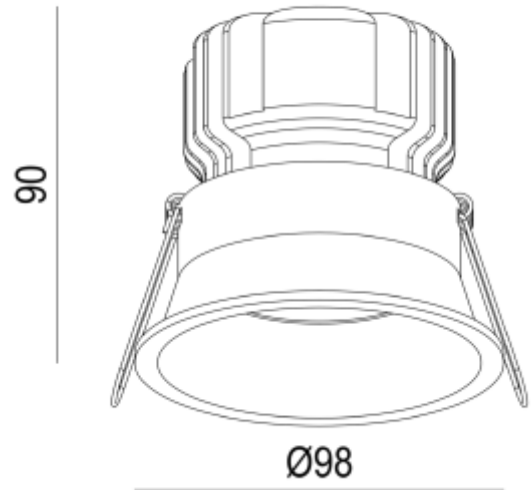

PRODUCT SHEET

Ceto Fixed

Art. no: 28930-2-36-2

Lighting Solutions

Ceto Fixed

92mm

Ceto Fixed is a downlight with 15W effect and secluded light source. 36° beam angle and IP44 certified. Ceto Fixed is the natural choice if you are looking for an exclusive expression that provides a comfortable and good light. Dimmable phase-cut driver included.

SPECIFICATIONS

System Power [W]:	15W
CCT (Color Temperature):	3000K
CRI / Ra:	90
Lumen LED (tc=25):	1500lm
Beam Angle:	36°
Lens (Diffuser):	Clear
Dimming:	Phase-Cut
Flickerfree:	Yes
System Voltage [V]:	230V 50Hz
Connection:	QuickConnect
Mounting:	Recessed, Ceiling
Cut-out [mm]:	Ø92mm
Lifetime [h]:	L80B10: 100 000h
MacAdam (SDCM):	3
Color:	Black
Height [mm]:	90mm
Diameter [mm]:	98mm
Weight [kg]:	0,25kg
To be recessed in insulation:	No