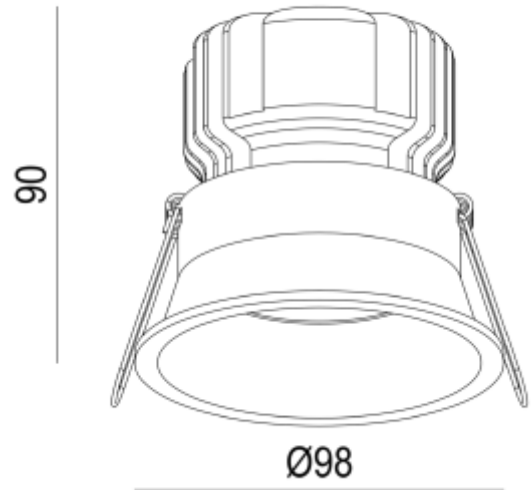

## PRODUCT SHEET

Ceto Fixed

Art. no: 28930-2-36-3

*Lighting Solutions*

# Ceto Fixed

92mm

Ceto Fixed is a downlight with 15W effect and secluded light source. 36° beam angle and IP44 certified. Ceto Fixed is the natural choice if you are looking for an exclusive expression that provides a comfortable and good light. Dimmable phase-cut driver included.

### SPECIFICATIONS

System Power [W]:	15W
CCT (Color Temperature):	3000K
CRI / Ra:	90
Lumen LED (tc=25):	1500lm
Beam Angle:	36°
Lens (Diffuser):	Clear
Dimming:	Phase-Cut
Flickerfree:	Yes
System Voltage [V]:	230V 50Hz
Connection:	QuickConnect
Mounting:	Recessed, Ceiling
Cut-out [mm]:	Ø92mm
Lifetime [h]:	L80B10: 100 000h
MacAdam (SDCM):	3
Color:	White
Height [mm]:	90mm
Diameter [mm]:	98mm
Weight [kg]:	0,25kg
To be recessed in insulation:	No