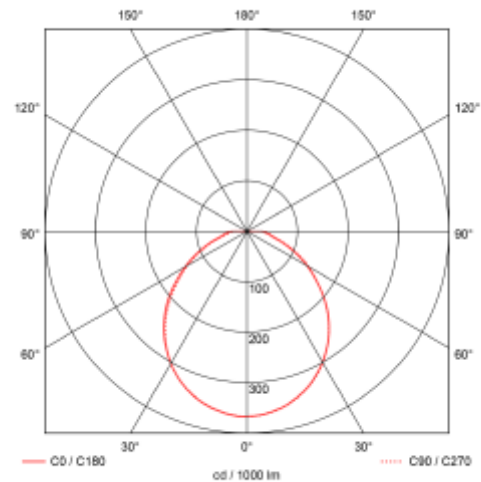

PRODUCT SHEET

Atria 2000lm 830/840/857 100° 18W Ceiling mount WH

Art. no: 3010-100-3

Lighting Solutions

Atria 2000lm 830/840/857 100° 18W Ceiling mount W

SPECIFICATIONS	
Lightsource Type:	LED (built in)
System Power [W]:	18W
CCT (Color Temperature):	3/4/5700
CRI / Ra:	80
Lumen Output:	1936 (4000K)lm
Lumen LED (tc=25):	2000lm
Beam Angle:	100°
Lens (Diffuser):	Opal
Dimming:	None
System Voltage [V]:	230V 50Hz
Mounting:	Surface, Ceiling, Pendant
Lifetime [h]:	L80B50: 50 000h
Lumen/W:	97lm/W
MacAdam (SDCM):	3
Color:	White
Height [mm]:	87,5mm
Width [mm]:	300mm
Weight [kg]:	1,32kg

Comes with switch option between 3000K (default), 4000K and 5700K. QuickConnect for easy installation. All data is based on 4000K.