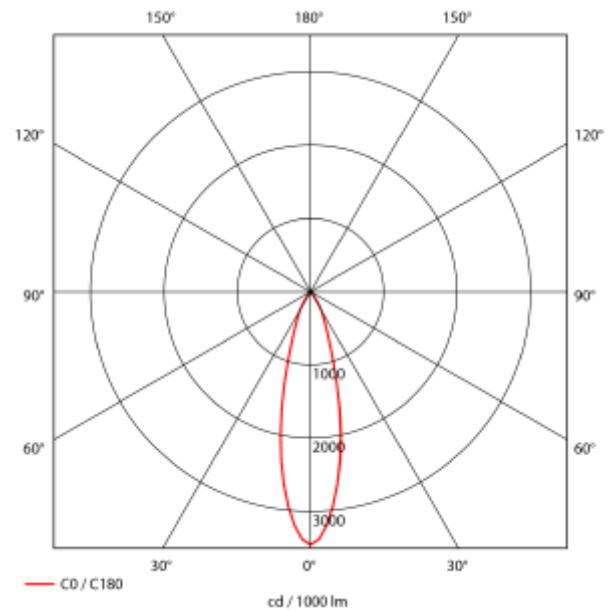

### SPECIFICATIONS

Lightsource Type:	LED (built in)
System Power [W]:	27W
CCT (Color Temperature):	3500K
CRI / Ra:	90
Lumen Output:	3400lm
Lumen LED (tc=25):	3650lm
Beam Angle:	30°
Lens (Diffuser):	Clear
Dimming:	None
System Voltage [V]:	230V 50Hz
Connection:	18i3 Quick connection
Mounting:	Recessed, Ceiling
Cut-out [mm]:	Ø140mm
Lifetime [h]:	L80B10: 100 000h
Lumen/W:	121lm/W
MacAdam (SDCM):	3
Color:	White
Length [mm]:	150mm
Height [mm]:	112mm
Width [mm]:	150mm
Weight [kg]:	0,95kg
To be recessed in insulation:	Not applicable

Seta Mini is a small and very flexible LED downlight offering great number of adjustment possibilities. The Seta Mini is supplied with a cable connector type 18i3- and can be delivered with a variety of connector options. The downlight is available in three different colors and with a wide range of reflectors. Rotatable 350° and tiltable 70°.