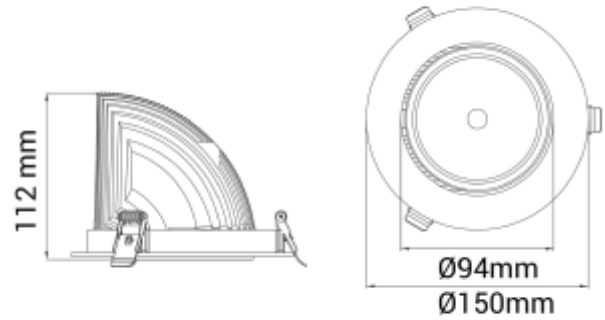

# Seta Mini

 140mm

### SPECIFICATIONS

Lightsource Type:	LED (built in)
System Power [W]:	27W
CCT (Color Temperature):	3500K
CRI / Ra:	90
Lumen Output:	3400lm
Lumen LED (tc=25):	3650lm
Beam Angle:	30°
Lens (Diffuser):	Clear
Dimming:	None
System Voltage [V]:	230V 50Hz
Connection:	18i3 Quick connection
Mounting:	Recessed, Ceiling
Cut-out [mm]:	Ø140mm
Lifetime [h]:	L80B10: 100 000h
Lumen/W:	121lm/W
MacAdam (SDCM):	3
Color:	White
Length [mm]:	150mm
Height [mm]:	112mm
Width [mm]:	150mm
Weight [kg]:	0,95kg
To be recessed in insulation:	Not applicable

Seta Mini is a small and very flexible LED downlight offering great number of adjustment possibilities. The Seta Mini is supplied with a cable connector type 18i3- and can be delivered with a variety of connector options. The downlight is available in three different colors and with a wide range of reflectors. Rotatable 350° and tiltable 70°.