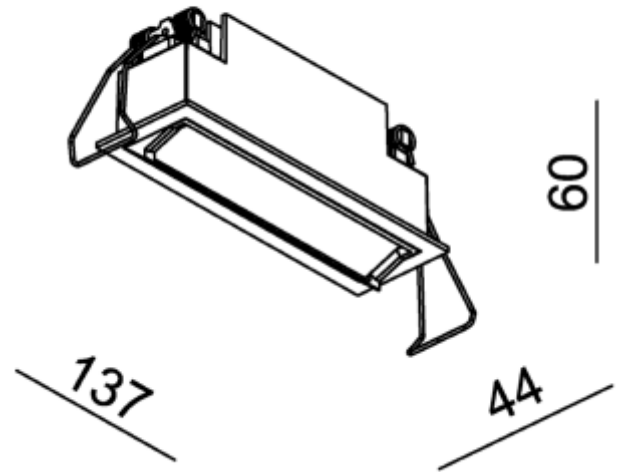

## FDV SPEC SHEET

Cold 5 Wallwash  
Art. no: 3104-30-2

Lighting Solutions

 130x37mm

# Cold 5 Wallwash

Art. no: 3104-30-2

LIGHT TECHNICAL	
Lumen Output:	831
Lumen LED (tc=25):	1050
Beam Angle:	30
CCT (Color Temperature):	2700
CRI / Ra:	90
Color Code:	927
Lens (Diffuser):	None

MOUNTING / CONNECTION	
Connection:	Depending on driver
Cut-out [mm]:	130x37
Mounting:	Recessed, Ceiling

## FDV SPEC SHEET

Cold 5 Wallwash  
Art. no: 3104-30-2

PRODUCT	
To be recessed in insulation:	No
Ingress Protection:	IP43
Color:	Black
Length [mm]:	137
Height [mm]:	60
Width [mm]:	44
Weight [kg]:	0,32