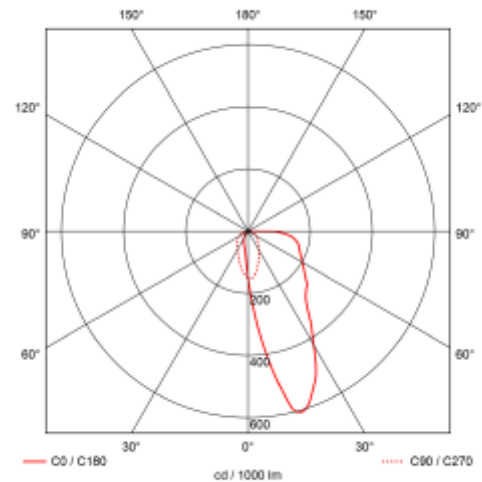

PRODUCT SHEET

Cold 5 Wallwash
Art. no: 3104-30-2

Lighting Solutions

Cold 5 Wallwash

130x37mm

| SPECIFICATIONS | |
|-------------------------------|---------------------|
| System Power [W]: | 2x5W |
| CCT (Color Temperature): | 2700K |
| CRI / Ra: | 90 |
| Lumen Output: | 831lm |
| Lumen LED (tc=25): | 1050lm |
| Beam Angle: | 30 |
| Lens (Diffuser): | None |
| Dimming: | Depending on Driver |
| System Voltage [V]: | 230V 50Hz |
| Connection: | Depending on driver |
| Mounting: | Recessed, Ceiling |
| Cut-out [mm]: | 130x37mm |
| Lumen/W: | 77lm/W |
| Color: | Black |
| Length [mm]: | 137mm |
| Height [mm]: | 60mm |
| Width [mm]: | 44mm |
| Weight [kg]: | 0,32kg |
| To be recessed in insulation: | No |