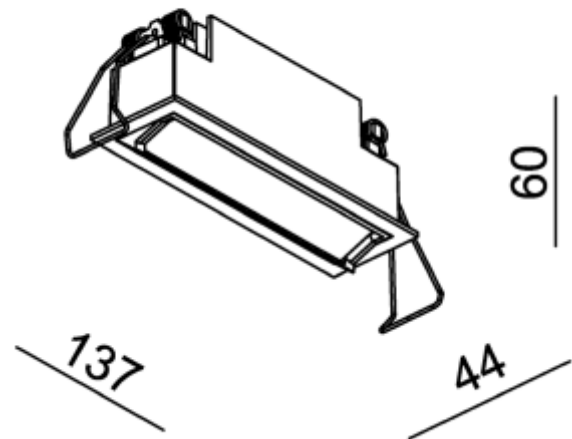

PRODUCT SHEET

Cold 5 Wallwash
Art. no: 3104-30-2

Lighting Solutions

Cold 5 Wallwash

130x37mm

| SPECIFICATIONS | |
|-------------------------------|---------------------|
| System Power [W]: | 2x5W |
| CCT (Color Temperature): | 2700K |
| CRI / Ra: | 90 |
| Lumen Output: | 831lm |
| Lumen LED (tc=25): | 1050lm |
| Beam Angle: | 30 |
| Lens (Diffuser): | None |
| Dimming: | Depending on Driver |
| System Voltage [V]: | 230V 50Hz |
| Connection: | Depending on driver |
| Mounting: | Recessed, Ceiling |
| Cut-out [mm]: | 130x37mm |
| Lumen/W: | 77lm/W |
| Color: | Black |
| Length [mm]: | 137mm |
| Height [mm]: | 60mm |
| Width [mm]: | 44mm |
| Weight [kg]: | 0,32kg |
| To be recessed in insulation: | No |