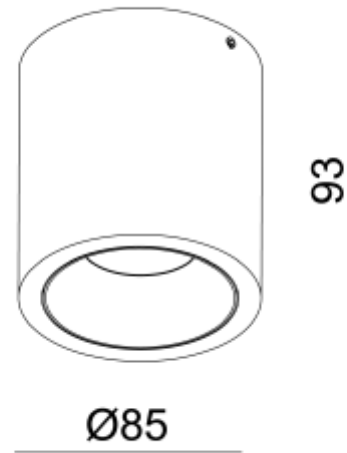

## PRODUCT SHEET

Kappa Round  
Art. no: 3520-48-3

Lighting Solutions

### SPECIFICATIONS

System Power [W]:	9,4W
CCT (Color Temperature):	2700K
CRI / Ra:	90
Lumen Output:	936lm
Lumen LED (tc=25):	950lm
Beam Angle:	48°
Lens (Diffuser):	Clear
Dimming:	Phase-Cut
System Voltage [V]:	230V 50Hz
Connection:	Terminal
Mounting:	Surface, Ceiling
Lifetime [h]:	L80B10: 100 000h
MacAdam (SDCM):	3
Color:	White
Height [mm]:	93mm
Width [mm]:	85mm
To be recessed in insulation:	Not applicable